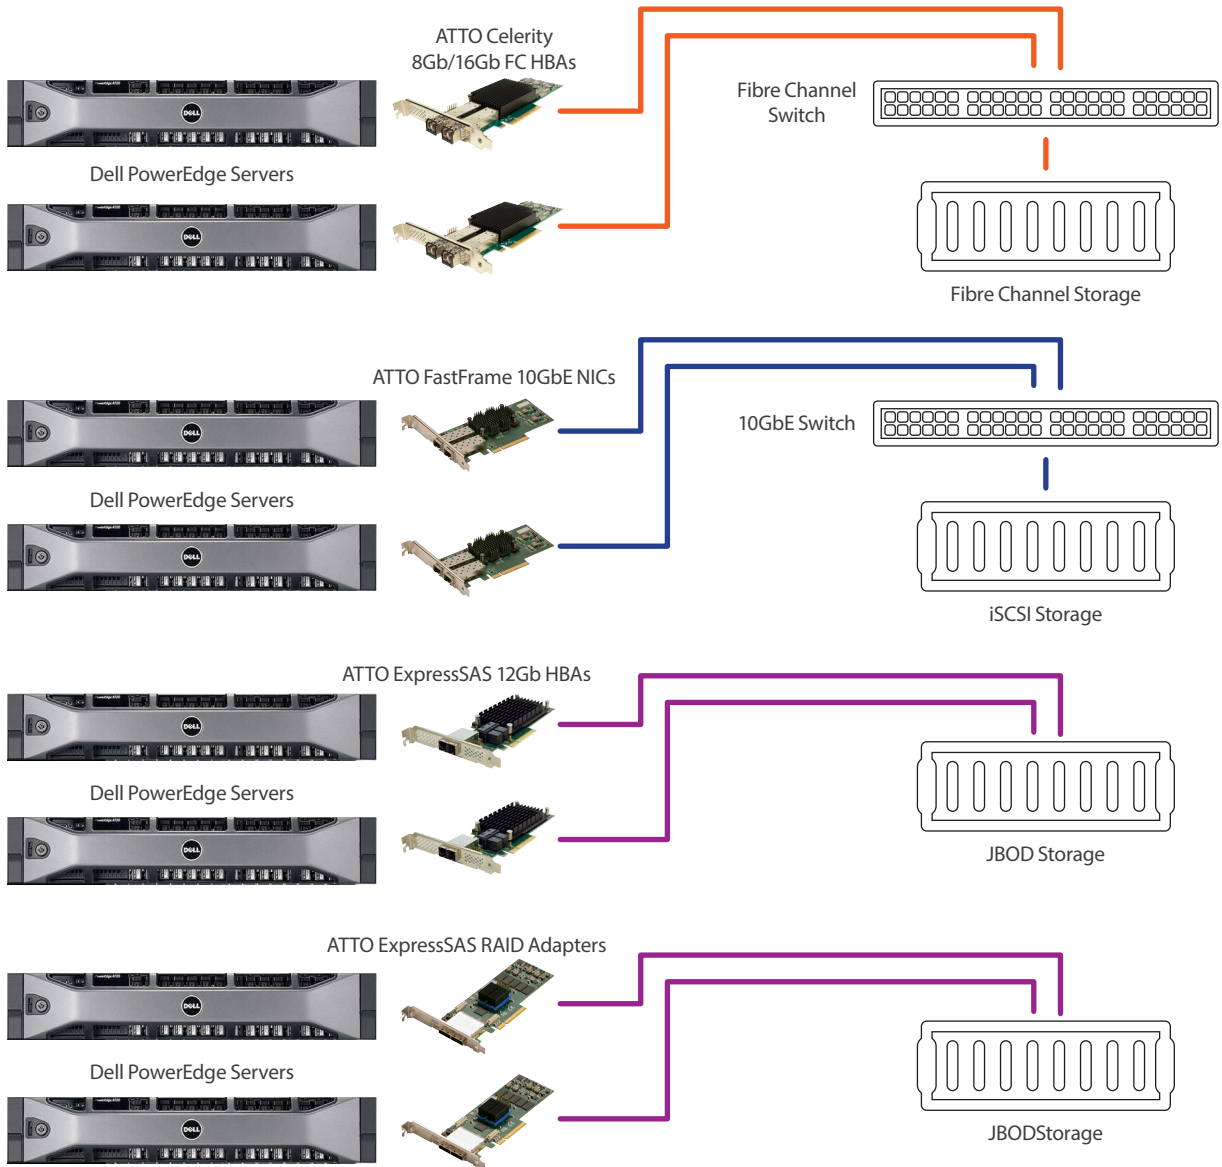

Technology Partner

ATTO & Dell PowerEdge Solution

For over 25 years, ATTO Technology has been providing high-performance storage and network connectivity infrastructure products. Our collaboration with Dell has yielded leading server to high density storage solutions consisting of ATTO's Celerity Fibre Channel HBAs and FastFrame 10GbE NICs and Dell PowerEdge servers. The PowerEdge servers are engineered with the right mix of features and scalability to handle tough workloads in large data environments. Coupled with ATTO's high-performance and low latency product features, it provides the perfect solution to keep pace with the growing demands of enterprise environments.

Certification with Dell PowerEdge servers include: R820, R730xd, R730, R630, R530

ATTO-Dell Solution Compatibility

ATTO's Tested Host Bus Adapter and Network Interface cards with Dell

Dell Servers	ATTO 16Gb & 8Gb Celerity Fibre Channel HBAs
PowerEdge R820/R730xd/R730/R630/R530	Windows, SUSE, Red Hat
Dell Servers	ATTO 10Gb Ethernet Network Interface Cards
PowerEdge R820/R730xd/R730/R630/R530	Windows, SUSE, Red Hat
Dell Servers	ATTO 12Gb ExpressSAS HBAs
PowerEdge R820/R730xd/R730/R630/R530	Windows, SUSE, Red Hat
Dell Servers	ATTO 6Gb ExpressSAS RAID Adapters
PowerEdge R820/R730xd/R730/R630/R530	Windows, SUSE, Red Hat

ATTO Celerity Fibre Channel HBAs

Designed to cover the full performance spectrum from enterprise to workgroup and server to workstation environments.

ATTO ExpressSAS 12Gb HBAs

Optimized for low latency, high bandwidth data transfers.

ATTO ExpressSAS 6Gb RAID Adapters

Provide high performance data protection to direct-attached SAS/SATA storage.

ATTO FastFrame 10GbE NICs

Work wherever you need them: in workstations, servers, and with Mac®, Windows® and Linux® operating systems.