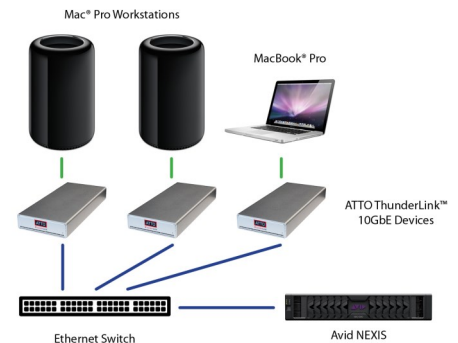

Professional media editing workflows frequently incorporate Mac Pro® desktop and mobile workstations. With the latest generation Mac Pro, however, Thunderbolt™ is the only connectivity option, making a Thunderbolt adapter or Thunderbolt-enabled expansion chassis a requirement for connecting Mac Pros to high-performance storage.

SOLUTION

Unlike other Thunderbolt solutions that require an expansion chassis, ATTO Thunderbolt devices are purpose-built adapters incorporating 10GbE, Fibre Channel, or SAS/RAID connectivity. ATTO Technology NS 2102/2101 and NT 2102 Thunderbolt-enabled devices convert the Thunderbolt protocol to 10Gb/s Ethernet, enabling seamless integration of both desktop and mobile workstations into Ethernet-connected shared storage systems like Avid NEXIS. ThunderLink Thunderbolt devices additionally feature Advanced Data Streaming (ADS™), a proprietary latency management technology that provides best-in-industry aggregate bandwidth and predictable data transfers for high-performance, low-latency applications.

Avid NEXIS high-performance shared storage systems allow for real-time editorial collaboration with performance that accelerates media workflows. The advanced Avid NEXIS file management system

Workgroup configuration with ATTO ThunderLink 10GbE Thunderbolt devices connecting Mac Pro desktop and mobile workstations to Avid NEXIS storage

enhances collaboration and maximizes production efficiency by enabling editors to work with a host of tools from Adobe, Apple®, Grass Valley, Autodesk and Blackmagic Design. With solutions ranging from entry-level to enterprise, NEXIS shared storage systems provide the power, reliability, and storage capacity required to sustain real-time workflows in the most demanding environments, regardless of workgroup size.

Thunderlink 10GbE devices have been certified by Avid for use with its NEXIS family storage arrays. The combined solution benefits both from ATTO's extensive experience in designing products for OS X and our 20-plus-year partnership with Avid. Whether your production requirements involve workstation connectivity for a small workgroup or dozens of editors collaborating on projects, a combined ATTO-Avid solution provides a fully tested and supported, high-performance option that can be scaled to meet the needs of workgroup through enterprise environments.