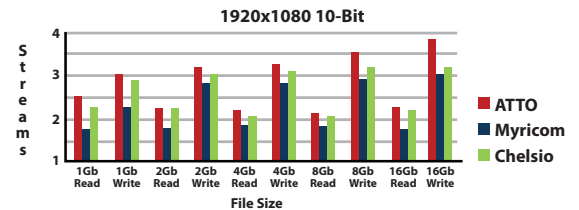

Storage

- Micron SSD Raid 0 Array, P300

Operating System

- macOS®

Video Stream Results

Comparative AJA System Test Performance benchmark data:

NTSC DV25 Stream Counts by Video Frame Size (Reads & Writes)

1920x1080 10-Bit Counts by Video Frame Size (Reads & Writes)

DVC ProHD 1080i60 Counts by Video Frame Size (Reads & Writes)