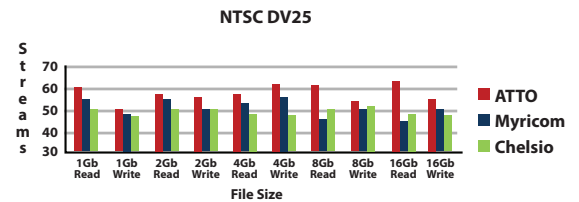

Storage

- Micron SSD Raid 0 Array, P300

Operating System

- macOS®

Video Stream Results

Comparative AJA System Test Performance benchmark data:

NTSC DV25 Stream Counts by Video Frame Size (Reads & Writes)

1920x1080 10-Bit Counts by Video Frame Size (Reads & Writes)

DVC ProHD 1080i60 Counts by Video Frame Size (Reads & Writes)