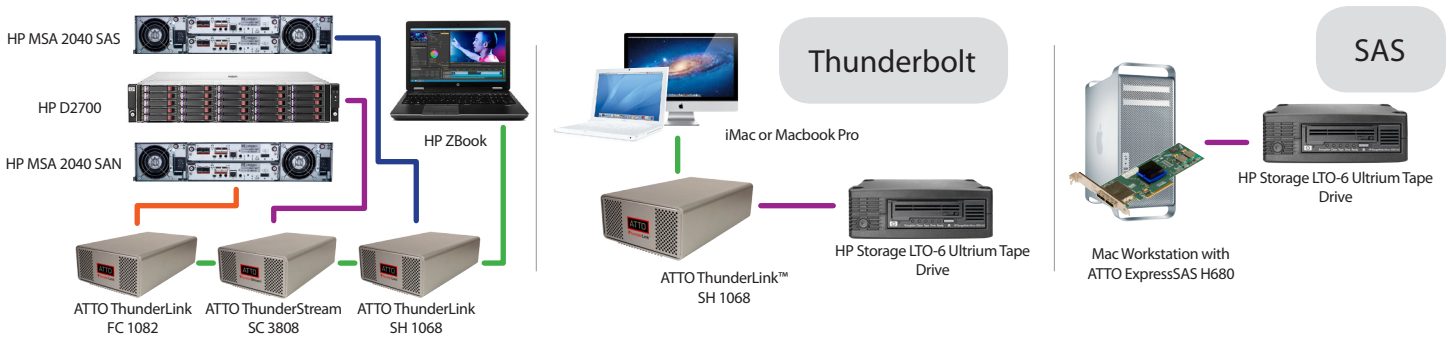

ATTO/HP Solutions

ATTO Technology, Inc. has been providing high-performance storage and network connectivity products for over 25 years. ATTO is the ONLY vendor that allows customers to connect their Mac® and Windows® workstations to HP storage in both shared and direct attached workflows. ATTO products are designed for high performance, low latency and high-bandwidth transactions important in industries such as Media and Entertainment, Oil & Gas, Health Care and more!

Shared Workflow Solution

Direct Attached Workflow Solutions

Healthcare - Oil & Gas - Media & Entertainment
 Fibre Channel - SAS/SATA - iSCSI - 10GbE - Thunderbolt™

Storage and Network Connectivity Solutions for HP Storage, Servers & Workstations