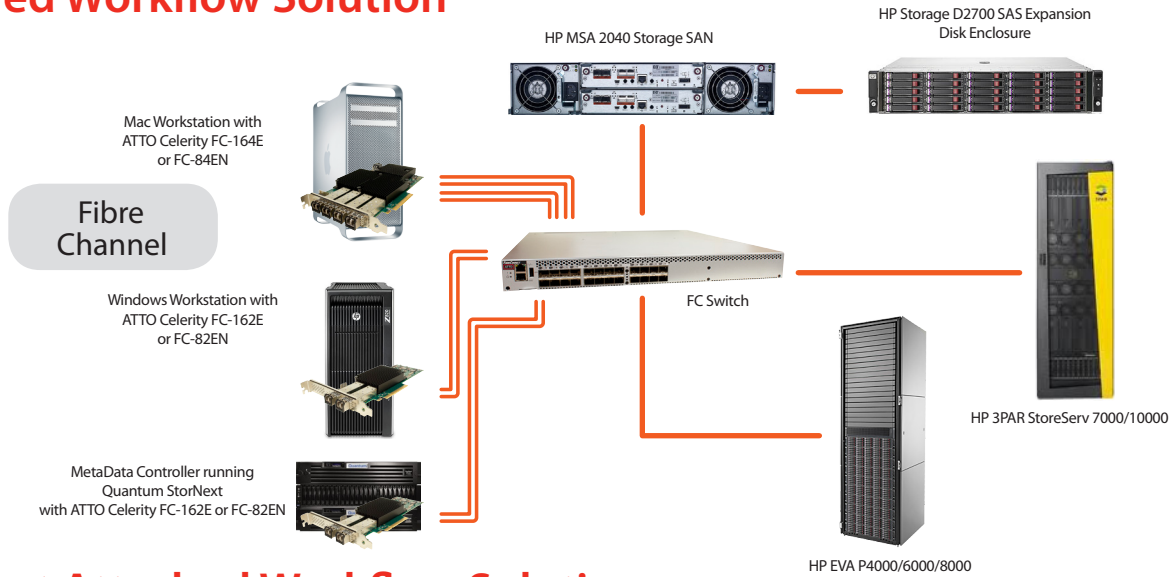

ATTO/HP Solutions

ATTO Technology, Inc. has been providing high-performance storage and network connectivity products for over 25 years. ATTO is the ONLY vendor that allows customers to connect their Mac® and Windows® workstations to HP storage in both shared and direct attached workflows. ATTO products are designed for high performance, low latency and high-bandwidth transactions important in industries such as Media and Entertainment, Oil & Gas, Health Care and more!

Shared Workflow Solution

Direct Attached Workflow Solutions

Healthcare - Oil & Gas - Media & Entertainment
 Fibre Channel - SAS/SATA - iSCSI - 10GbE - Thunderbolt™

Storage and Network Connectivity Solutions for HP Storage, Servers & Workstations