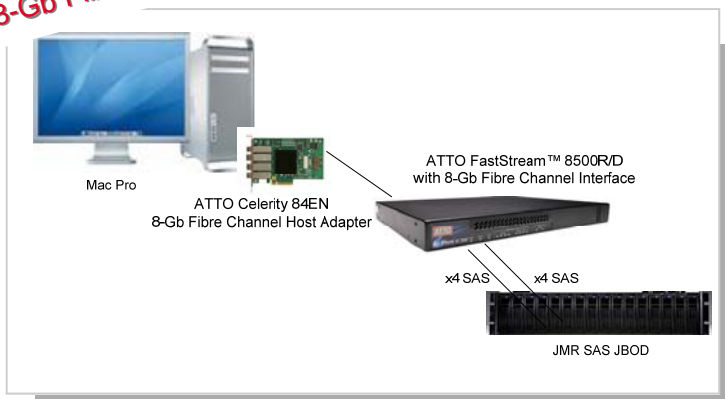

High-Performance Shared RAID Solution for SAS/SATA Storage

Featuring
8-Gb Fibre Channel

Benefits of ATTO FastStream RAID Storage Controller:

- Enable a collaborative workflow without a Fibre Channel switch
- Edit up to 6 streams of 10-bit uncompressed high-definition video
- Advanced load balancing and reliability with FastStream Multipathing for Mac® OS X, Windows® & Linux
- Add Multipathing functionality to any SAS/SATA storage
- RAID 0/1/4/5/6 protection while maintaining application performance

ATTO Products

FastStream™ SC 8500 8Gb RAID Storage Controller, with ATTO Multipathing for OS X
Celerity 84EN 8-Gb Fibre Channel Host Adapter
Configuration Tool

- Achieve full video stream counts even during a drive rebuild
- Scalable solution allows expansion with low-cost SAS/SATA JBOD enclosures
- Easy to setup, manage & maintain with ExpressNAV™ Storage Manager
- Provides shared bandwidth of up to 1400 MB/s to enable a high-performance workflow

Interoperability

FastStream Storage Controllers are interoperable with many industry leading storage products. Below is a sampling of manufacturers who have been tested with FastStream Storage Controller products. For a comprehensive list of ATTO interoperability and certifications, visit the support section of our website – www.attotech.com.