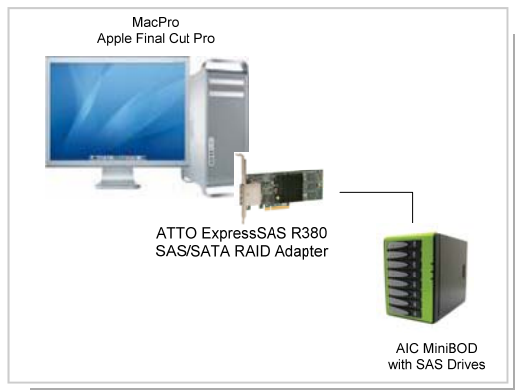

High-Performance RAID for Direct Attached Storage

Benefits of ATTO ExpressSAS RAID Adapters:

- Offer cost-effective, high-performance RAID protection for direct attached storage allowing for multiple streams of SD and HD video editing – *optimized for high-bandwidth workflows*
- Full HD editing in degraded mode – *minimizes downtime to meet project deadlines*
- 50% Faster Rebuilds – *reduces exposure to simultaneous drive failures*
- Low-cost host level RAID protection – *affordable storage expansion alternative to RAID arrays*
- Mac® OS, Windows®, Linux support – *single solution for multi-platform applications*
- RAID Group Partitioning – *better access control and workflow management*
- Up to 1300MB/sec. RAID 5 – *higher performance than traditional SCSI technology*

ATTO Products

ExpressSAS R380 RAID Adapter
Configuration Tool

Interoperability

The ExpressSAS R380 RAID Adapter is interoperable with an extensive list of industry leading products. Below is a sampling of JBOD and disk drive manufacturers that have certified the R380. For a comprehensive list of ATTO's industry interoperability and certifications, visit the support section of our website - www.attotech.com.