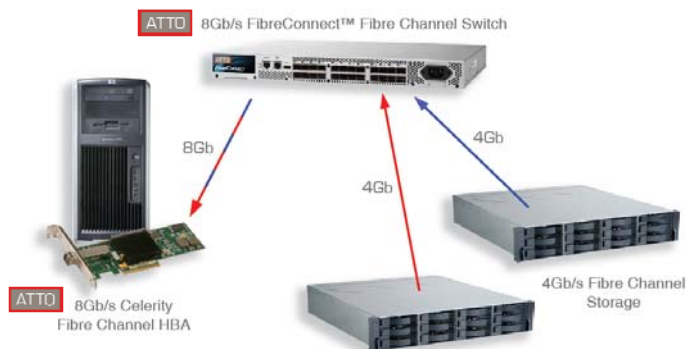

# Fast and Efficient HD Video Streaming: 8Gb/s Fibre Channel Host Bus Adapters and Switches

## Benefits of ATTO's 8Gb/s Fibre Channel Products

### High-Performance SAN Connectivity for Digital Media Environments

- **Blazing throughput of up to 6400MB/s** - achieve speeds capable of handling multiple streams of 4k film or HD video editing
- **MultiPath Director™** - improve data integrity and reliability with multiple paths to storage for load balancing and failover
- **High-availability SAN** - create collaborative workflows to enable the sharing of digital media content with others
- **Achieve 8Gb/s speeds from 4Gb/s storage** - increase workflow productivity and efficiency while planning for future growth
- **Latency-management ADS™ Technology** - control data acceleration to maintain the highest consistent streaming performance
- **Mac®, Windows®, Linux and VMware® support** - single solution for heterogeneous storage environments
- **It just works** - extensive ATTO and Brocade interoperability with leading video and IT storage infrastructure vendors