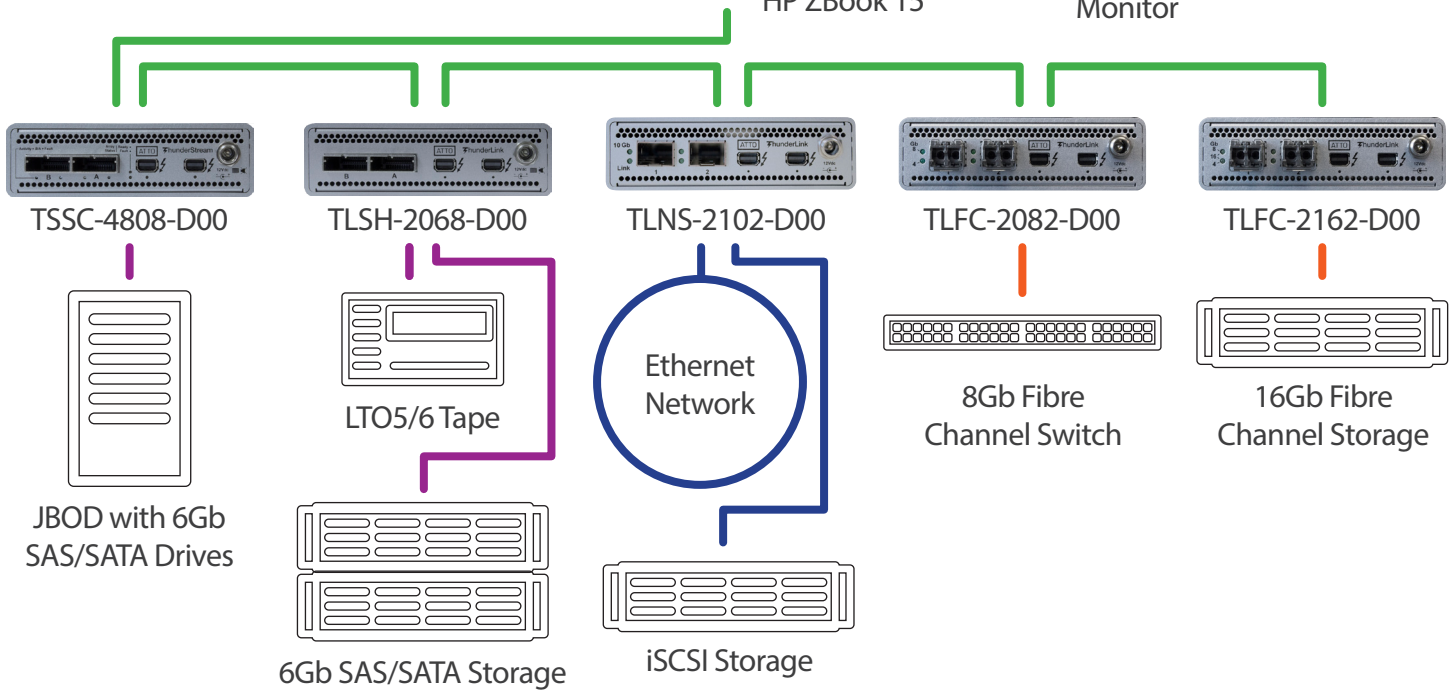

## ATTO ThunderLink™ & ThunderStream™ Desklink Devices

### Desklink Features

- Up to 1600MB/s throughput
- Dual 20 Gb Thunderbolt with DisplayPort and device daisy-chain support
- RoHS compliant
- Exclusive Advanced Data Streaming (ADS) Technology
- Simplified management and configuration tool
- Standard 3 year warranty
- Thunderbolt certified by Intel for Windows® 7 and Windows® 8.1

### The World's Largest Selection of Thunderbolt Technology-enabled Devices Designed to Work Together

- ThunderLink NS 1101 (TLNS-1101-D00) - 10Gb Thunderbolt to 10Gb Ethernet
- ThunderLink SH 1068 (TLSH-1068-D00) - 10Gb Thunderbolt to 6Gb SAS/SATA
- ThunderStream SC 3808 (TSSC-3808-D00) - 10Gb Thunderbolt to 6Gb SAS/SATA RAID
- ThunderLink FC 2082 (TLFC-2082-D00) - 20Gb Thunderbolt to 8Gb Fibre Channel
- ThunderLink FC 2162 (TLFC-2162-D00) - 20Gb Thunderbolt to 16Gb Fibre Channel
- ThunderLink NS 2102 (TLNS-2102-D00) - 20Gb Thunderbolt to 10Gb Ethernet (SFP + LC Optical)
- ThunderLink NT 2102 (TLNT-2102-D00) - 20Gb Thunderbolt to 10GBASE-T (RJ45 Copper)
- ThunderLink SH 2068 (TLSH-2068-D00) - 20Gb Thunderbolt to 6Gb SAS/SATA
- ThunderStream SC 4808 (TSSC-4808-D00) - 20Gb Thunderbolt to 6Gb SAS/SATA RAID