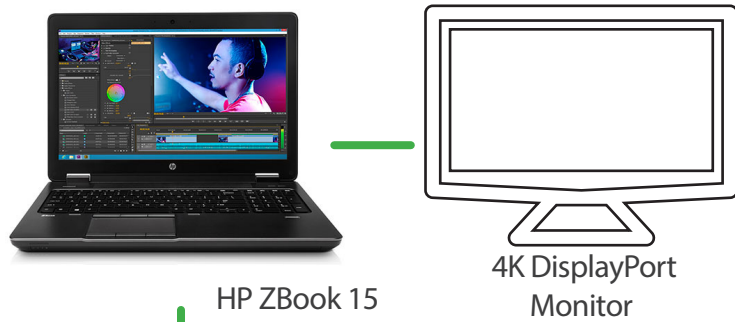

The World's Largest Selection of Thunderbolt Technology-enabled Devices Designed to Work Together

- ThunderLink NS 1101 (TLNS-1101-D00) - 10Gb Thunderbolt to 10Gb Ethernet
- ThunderLink SH 1068 (TLSH-1068-D00) - 10Gb Thunderbolt to 6Gb SAS/SATA
- ThunderStream SC 3808 (TSSC-3808-D00) - 10Gb Thunderbolt to 6Gb SAS/SATA RAID
- ThunderLink FC 2082 (TLFC-2082-D00) - 20Gb Thunderbolt to 8Gb Fibre Channel
- ThunderLink FC 2162 (TLFC-2162-D00) - 20Gb Thunderbolt to 16Gb Fibre Channel
- ThunderLink NS 2102 (TLNS-2102-D00) - 20Gb Thunderbolt to 10Gb Ethernet (SFP + LC Optical)
- ThunderLink NT 2102 (TLNT-2102-D00) - 20Gb Thunderbolt to 10GBASE-T (RJ45 Copper)
- ThunderLink SH 2068 (TLSH-2068-D00) - 20Gb Thunderbolt to 6Gb SAS/SATA
- ThunderStream SC 4808 (TSSC-4808-D00) - 20Gb Thunderbolt to 6Gb SAS/SATA RAID