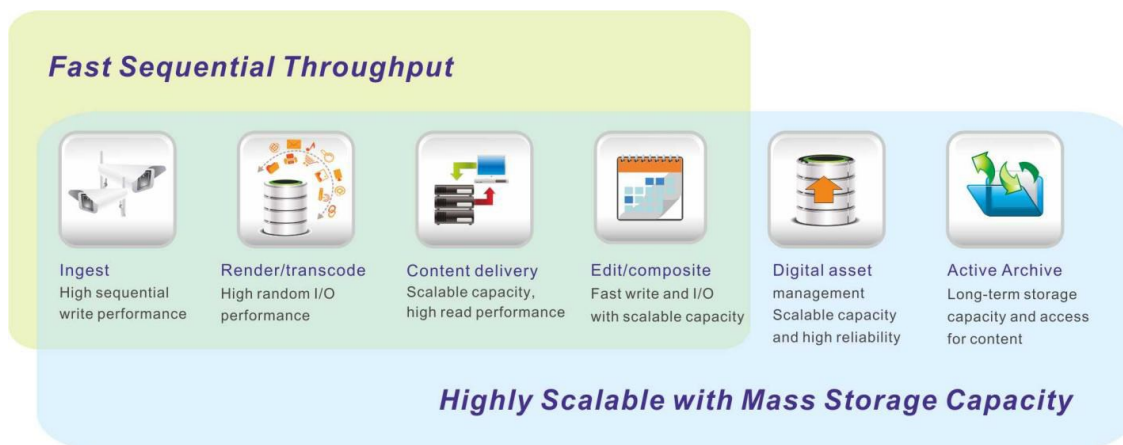

- **Simplified Management** EonStor storage is easily expanded and managed, while ATTO’s Config Tool enables multiple hosts to be managed from a single pane of glass, simplifying the administration and troubleshooting of multiple paths to storage
- **Flexible, Future-proof Configuration** With systems ranging from 2U 12-bay to 4U 60-bay, the EonStor DS family allows enterprises to build storage capacity on demand. Modular hardware means redundancy and easy upgrades

SOLUTION COMPONENTS

- ATTO Celerity 16Gb and 8Gb Fibre Channel Host Bus Adapters and FibreConnect™ 16Gb Fibre Channel switches
- ATTO Thunderbolt™ technology enabled ThunderLink Desklink devices
- Infortrend EonStor DS 4000 and 3000 Series

Figure 1: Solution Design Principle: ATTO/Infortrend M&E storage solutions facilitate media production procedures including upload/download, video editing, audio processing, media rendering, content delivering and active archiving.