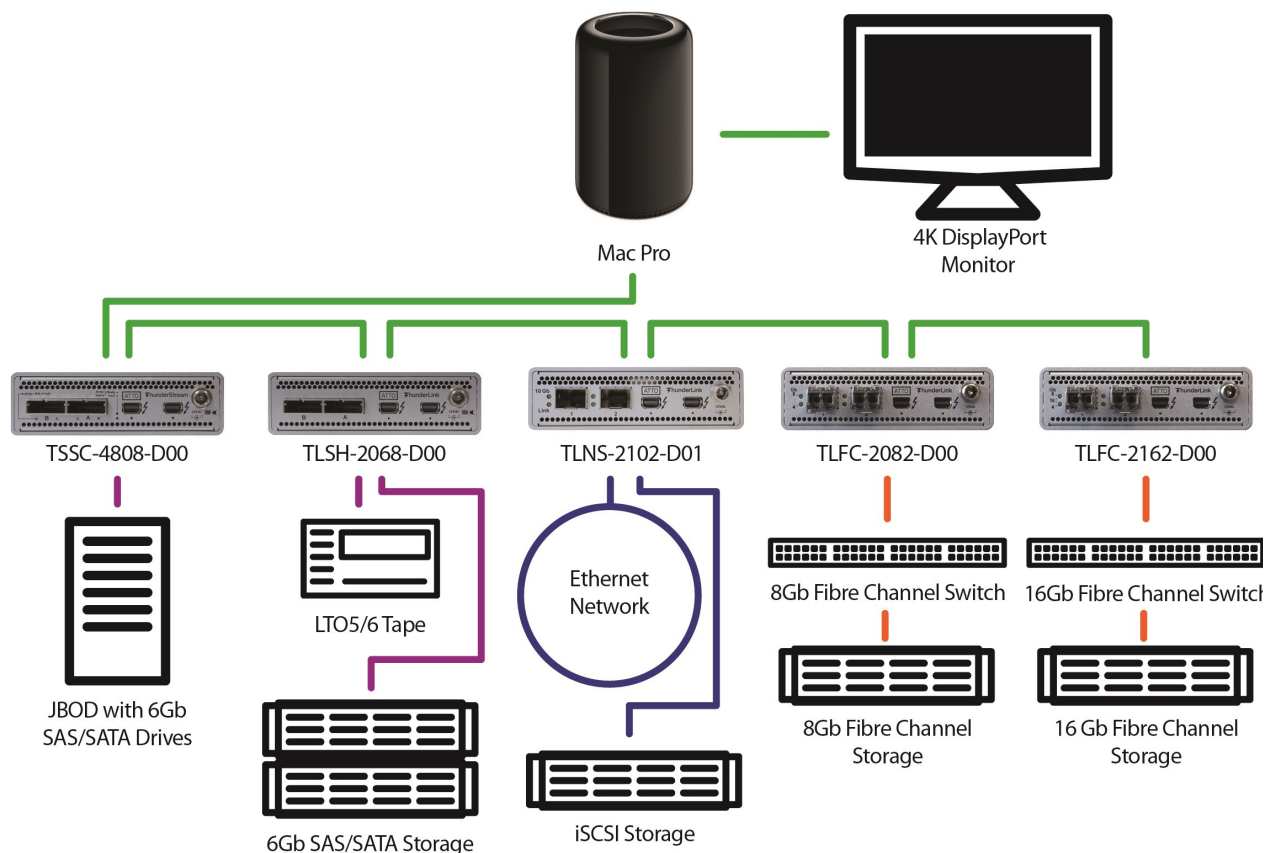

FEATURES

- Up to 1375MB/s throughput
- Dual 20Gb Thunderbolt™ with DisplayPort and device daisy-chain support
- RoHS compliant
- Exclusive Advanced Data Streaming (ADS™) Technology
- Simplified management and configuration tool
- Standard 3-year warranty
- Mac OS X driver support

ATTO has worked closely with the Thunderbolt™ development community to support the Thunderbolt 2 connectivity that is designed into the Mac Pro®.

The ATTO Thunderlink™ and Thunderstream™ products are purpose-built to provide Thunderbolt connectivity to SAS/SATA, SAS/SATA RAID, 10Gb Ethernet and Fibre Channel storage and Networks. All are Thunderbolt-certified by Apple® for Mac OS® X.

THE WORLD'S LARGEST SELECTION OF THUNDERBOLT TECHNOLOGY-ENABLED DEVICES DESIGNED TO WORK TOGETHER

- ThunderLink FC 2082 (TLFC-2082-D00) - 20Gb Thunderbolt to 8Gb Fibre Channel
- ThunderLink FC 2162 (TLFC-2162-D00) - 20Gb Thunderbolt to 16Gb Fibre Channel
- ThunderLink NS 2101 (TLNS-2101-D00) - 20Gb Thunderbolt to 10Gb Ethernet (SFP + LC Optical)
- ThunderLink NS 2102 (TLNS-2102-D01) - 20Gb Thunderbolt to 10Gb Ethernet (SFP+ LC Optical)
- ThunderLink NT 2102 (TLNT-2102-D01) - 20Gb Thunderbolt to 10GBASE-T (RJ45 Copper)
- ThunderLink SH 2068 (TLSH-2068-D00) - 20Gb Thunderbolt to 6Gb SAS/SATA
- ThunderStream SC 4808 (TSSC-4808-D00) - 20Gb Thunderbolt to 6Gb SAS/SATA RAID