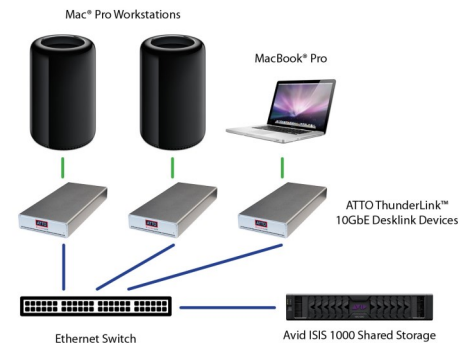

Professional media editing workflows frequently incorporate Mac Pro® desktop and mobile workstations. With the latest generation Mac Pro, however, Thunderbolt™ is the only connectivity option, making a Thunderbolt adapter or Thunderbolt-enabled expansion chassis a requirement for connecting Mac Pros to high-performance storage.

SOLUTION

Unlike other Thunderbolt solutions that require an expansion chassis, each ATTO Desklink is a purpose-built device incorporating 10GbE, Fibre Channel, or SAS/RAID connectivity. ATTO Technology NS 2102/2101 and NT 2102 Thunderbolt-enabled Desklink devices convert the Thunderbolt protocol to 10Gb/s Ethernet, enabling seamless integration of both desktop and mobile workstations into Ethernet-connected shared storage systems like Avid ISIS | 7500 | 5500 | 2500 | 1000 arrays. ThunderLink Desklink devices additionally feature Advanced Data Streaming (ADS™), a proprietary latency management technology that provides best-in-industry aggregate bandwidth and predictable data transfers for high-performance, low-latency applications.

Avid ISIS high-performance shared storage systems allow for real-time editorial collaboration with performance that accelerates media workflows. The

Workgroup configuration with ATTO ThunderLink 10GbE Desklink devices connecting Mac Pro desktop and mobile workstations to Avid ISIS | 1000 shared storage

advanced Avid ISIS file management system enhances collaboration and maximizes production efficiency by enabling editors to work with a host of tools from Adobe, Apple®, Grass Valley, Autodesk and Blackmagic Design. With solutions ranging from the entry-level 1000 to the flagship 7500 — a workflow-connected platform designed by media professionals for media professionals — ISIS shared storage systems provide the power, reliability, and storage capacity required to sustain real-time workflows in the most demanding environments, regardless of workgroup size.

Thunderlink 10GbE Desklink devices have been certified by Avid for use with its ISIS family storage arrays. The combined solution benefits both from ATTO's extensive experience in designing products for OS X and our 20-plus-year partnership with Avid. Whether your production requirements involve workstation connectivity for a small workgroup or dozens of editors collaborating on projects, a combined ATTO-Avid solution provides a fully tested and supported, high-performance option that can be scaled to meet the needs of workgroup through enterprise environments.