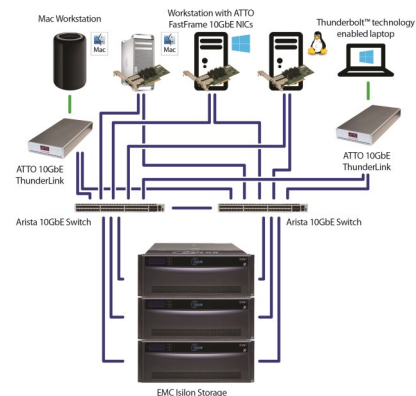

CHALLENGE

For demanding applications such as Ultra HD, 4K and 2K video editing, managing network bandwidth and latency becomes crucial. Media workflows require low-latency, high performance 10GbE connectivity in order to meet the needs of high-resolution projects. The network and storage infrastructure must be simple to operate, manage and scale, and should include features to monitor performance. Furthermore, the solution components should provide the measure of assurance that comes from guaranteed interoperability and a proven track record of reliability.

SOLUTION

ATTO Technology Inc.'s FastFrame™ 10GbE network adapter and ThunderLink® Thunderbolt™ 2 to 10GbE devices, in combination with a low-latency 10GbE switch from the Arista 7050 product family and EMC Isilon scale-out network attached storage (NAS), provide reliable performance for even the most demanding media and entertainment applications. Content creators benefit from the ease of use of a shared network volume and throughput previously restricted to a complicated Fibre Channel storage area network (SAN). The solution also accommodates portable workbooks and all-in-one platforms in an easily expandable and managed storage infrastructure that will simplify many of today's complicated workflows.