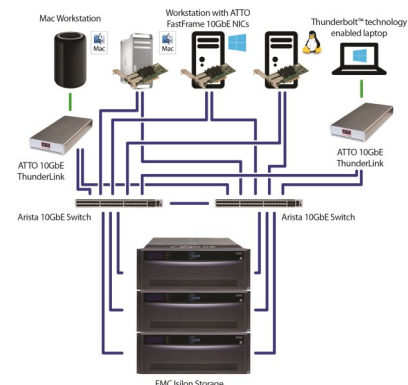

CHALLENGE

For demanding applications such as Ultra HD, 4K and 2K video editing, managing network bandwidth and latency becomes crucial. Media workflows require low-latency, high performance 10GbE connectivity in order to meet the needs of high-resolution projects. The network and storage infrastructure must be simple to operate, manage and scale, and should include features to monitor performance. Furthermore, the solution components should provide the measure of assurance that comes from guaranteed interoperability and a proven track record of reliability.

SOLUTION

ATTO Technology Inc. FastFrame™ 10GbE network adapter and ThunderLink® Thunderbolt™ 2 to 10GbE devices, in combination with a low-latency 10GbE switch from the Arista 7050 product family and EMC Isilon scale-out network attached storage (NAS), provide reliable performance for even the most demanding media and entertainment applications. Content creators benefit from the ease of use of a shared network volume and throughput previously restricted to a complicated Fibre Channel storage area network (SAN). The solution also accommodates portable workbooks and all-in-one platforms in an easily expandable and managed storage infrastructure that will simplify many of today's complicated workflows.