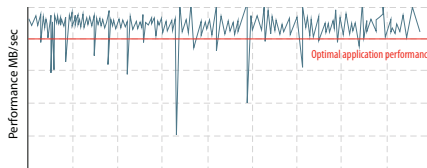

Competitor's Product