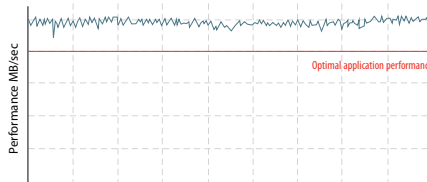

Adobe Premiere Pro CC® Team Collaboration Featuring Dell® Precision™ Workstations, Dell EMC Isilon® storage and ATTO accelerated connectivity

SUPPORTED OPERATING SYSTEMS

- Windows® 10, 7 Professional

HOW TO BUY

Dell Sales   1.800.456.3355
ATTO Sales   1.716.691.1999

COMBINED SOLUTION FEATURES

- ATTO Advanced Data Streaming (ADS™) Technology provides controlled latency and acceleration of data.

ATTO Products with ADS Technology