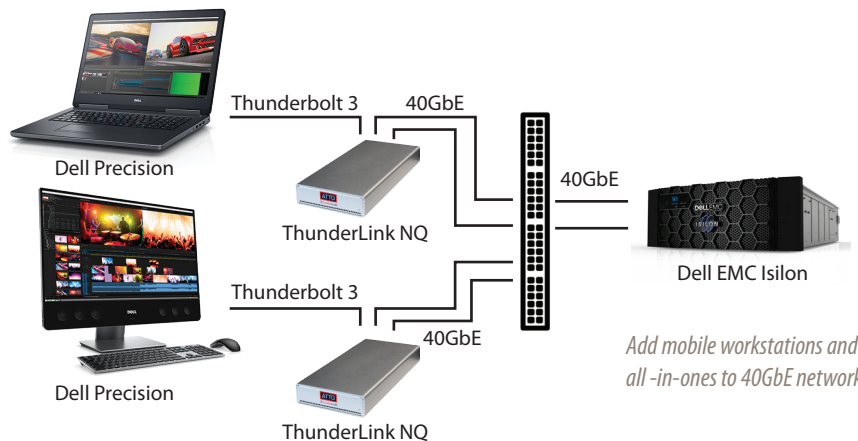

Thunderbolt™ 3 is a fantastic new technology that offers high throughput 40 GB/s to peripheral devices. More importantly, it brings versatility to traditionally limited mobile computers. It is changing how mobile users think about external storage by opening up many new use cases. ATTO ThunderLink® NQ and NS devices enable mobile workstations and all-in-ones to connect to high performance 40Gb or 10Gb networks and network attached storage (NAS).

The amount of data utilized by mobile workstation and All-in-One applications is continually growing. Tapping into the power of the ATTO Thunderbolt 3 to 40GbE and 10GbE devices will save orders of magnitude of time and money reading, writing and archiving data. ATTO ThunderLink devices combine a new balance of mobility, simplicity, flexibility and performance.