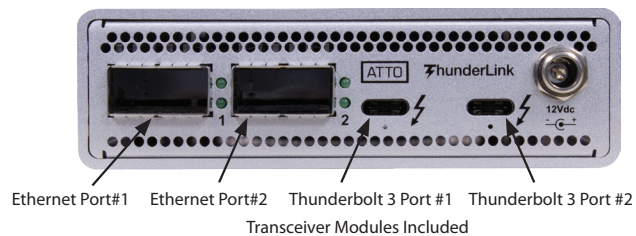

ATTO ThunderLink NQ/NS

Certified solution through Dell's IHV program – available for purchase through Dell S&P