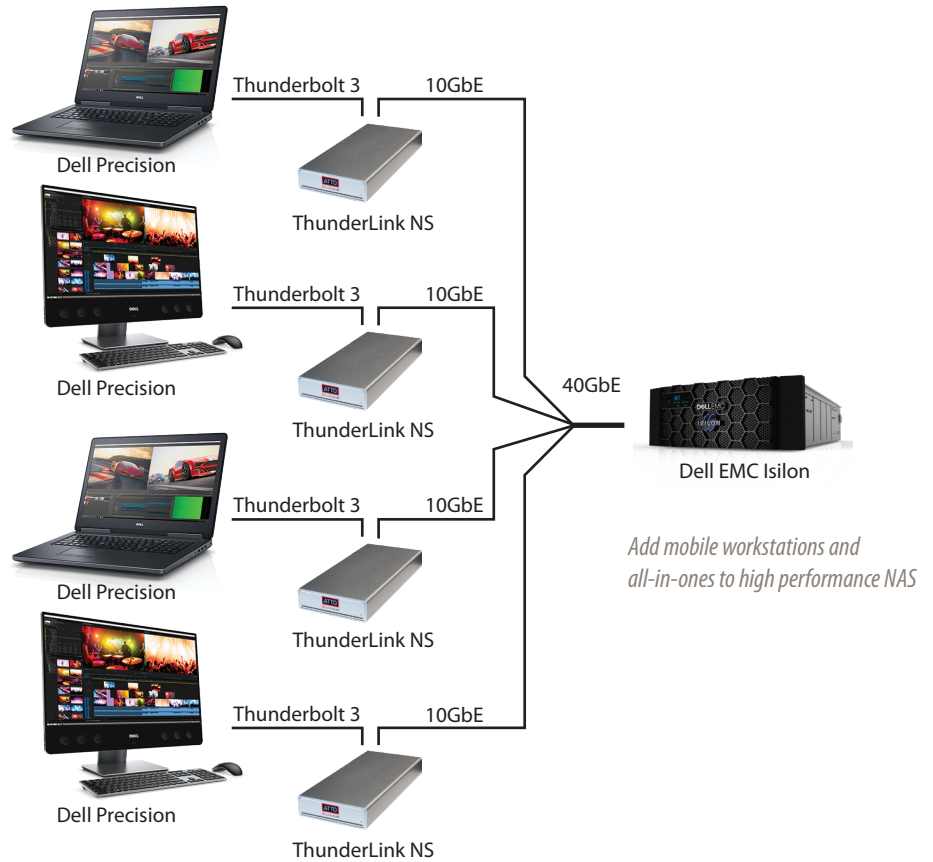

Connecting Dell® Precision Mobile Workstations and All-in-Ones to a 40GbE or 10GbE Network Using Thunderbolt™

HOW TO BUY

Available through Dell S&P

ATTO SKU	DELL SKU
TLNQ-3402-D00	A9768584
TLNQ-3401-D00	A9768583
TLNS-3102-D00	A9768581
TLNS-3101-D00	A9768580

Dell Sales +1.800.456.3355

ATTO Sales +1.716.691.1999

Add mobile workstations and all-in-ones to high performance NAS