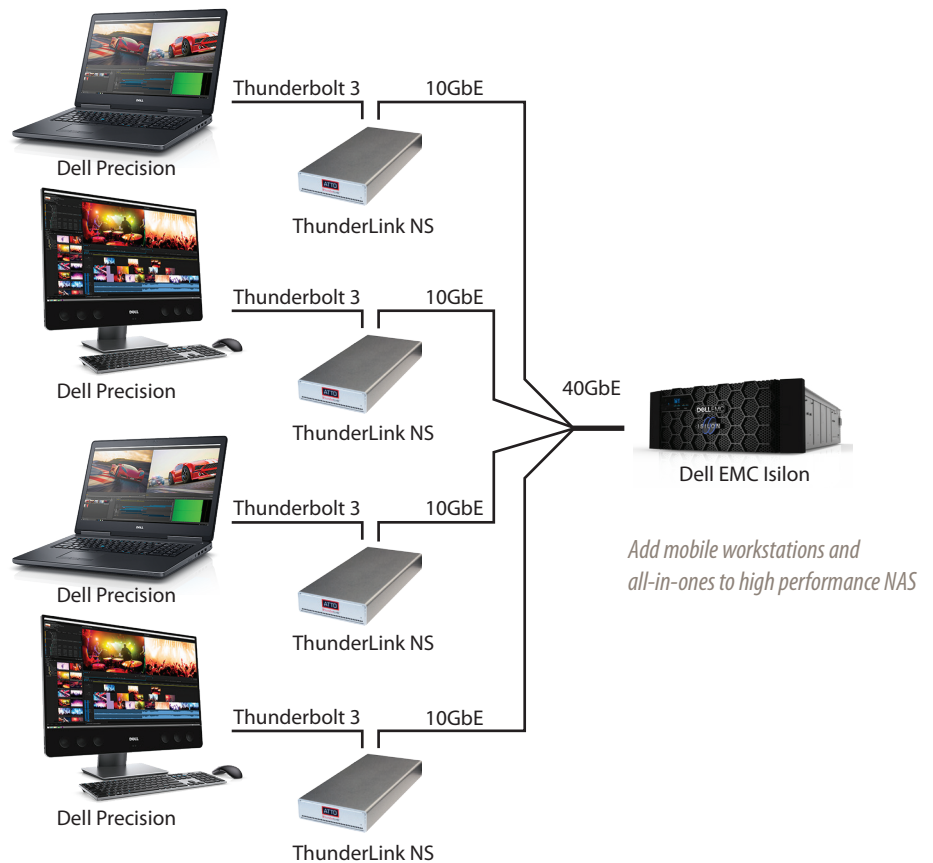

Connecting Dell® Precision Mobile Workstations and All-in-Ones to a 40 or 10GbE Network Using Thunderbolt™

HOW TO BUY

Available through Dell S&P

<u>ATTO SKU</u>	<u>DELL SKU</u>
TLNQ-3402-D00	A9768584
TLNQ-3401-D00	A9768583
TLNS-3102-D00	A9768581
TLNS-3101-D00	A9768580

Dell Sales 1.800.456.3355

ATTO Sales +1.716.691.1999