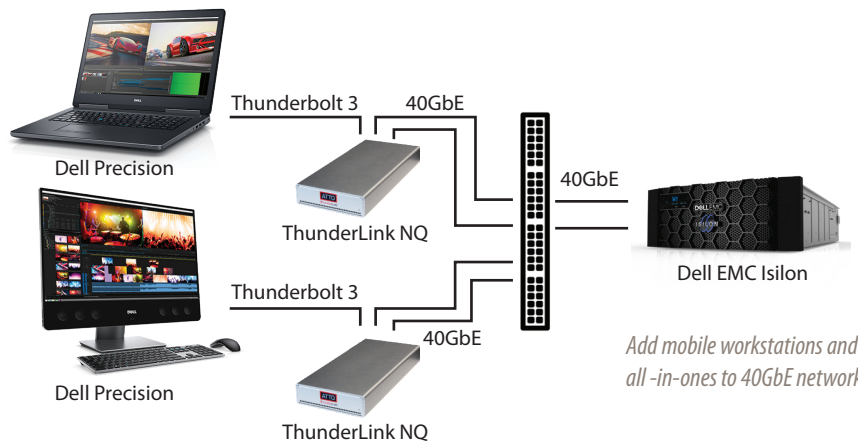

Add mobile workstations and all-in-ones to 40GbE network