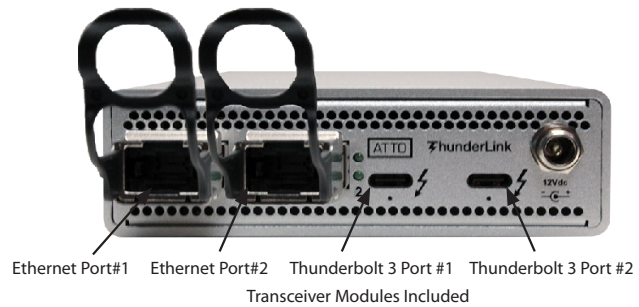

SOLUTION BRIEF

The Power Behind the Storage

HOW TO BUY

Available through Dell S&P

ATTO SKU	DELL SKU
TLNQ-3402-D00	A9768584

Dell Sales +1.800.456.3355

ATTO Sales +1.716.691.1999

ATTO ThunderLink NQ

Certified solution through Dell IHV program – available for purchase through Dell S&P

The Power Behind the Storage

+1.716.691.1999 | atto.com