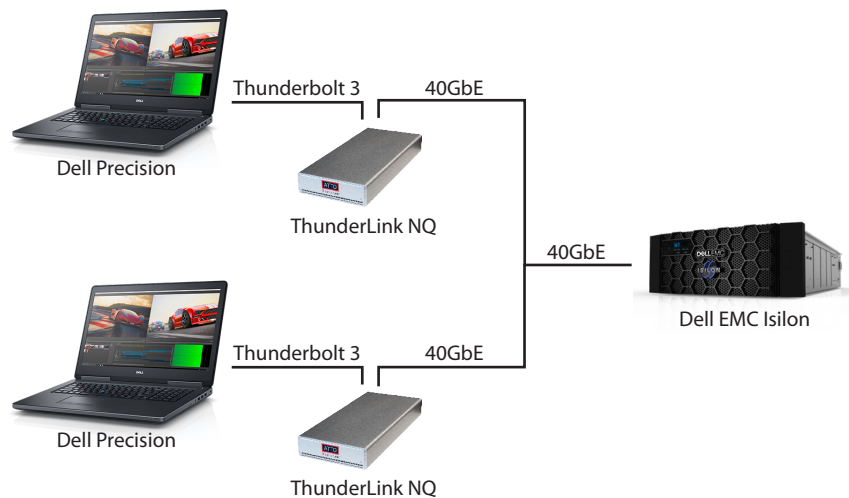

SOLUTION BRIEF

The Power Behind the Storage

Connecting Dell® Precision Mobile Workstations to a 40GbE Network Using Thunderbolt™

DELL MOBILE WORKSTATIONS

- Precision™ 7000 Series
- Precision 5000 Series

ATTO THUNDERLINK® THUNDERBOLT™ ADAPTERS

- TLNQ 3402 – Thunderbolt 3 to Dual Port 40Gb Ethernet

EXPAND OPPORTUNITIES AND SELL INTO NEW MARKETS

Specialized, compute intensive applications used for media & entertainment, manufacturing and design, oil & gas, game development, imaging or healthcare require mobile workstations outfitted with powerful graphics, processors and memory. High-performance, low-latency connectivity to storage is also a must have.

Thunderbolt™ 3 is a technology that offers high throughput 40Gb/s to peripheral devices. More importantly, it brings versatility to traditionally limited mobile computers. It is changing how mobile users think about external storage by opening up many new use cases. ATTO ThunderLink® NQ adapters enable mobile workstations and all-in-ones to connect to high performance 40Gb networks and network attached storage (NAS).

The amount of data utilized by mobile workstation applications is continually growing. Tapping into the power of the ATTO Thunderbolt 3 to 40GbE adapters will save orders of magnitude of time and money reading, writing and archiving data. ATTO ThunderLink adapters combine a new balance of mobility, simplicity, flexibility and performance.