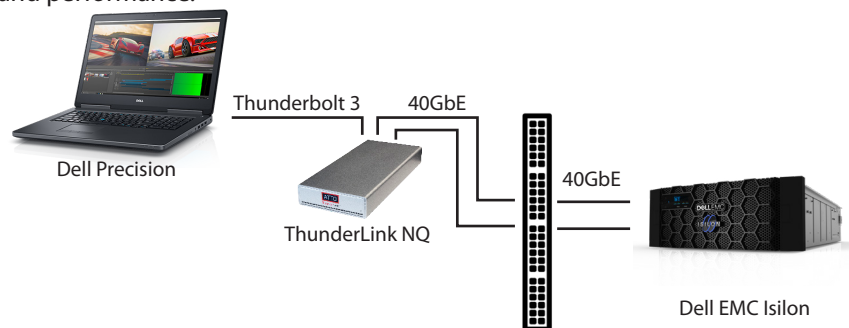

SOLUTION BRIEF

The Power Behind the Storage

Connecting Dell® Precision Mobile Workstations to a 40GbE Network Using Thunderbolt™

DELL MOBILE WORKSTATIONS

- Precision™ 7000 Series
- Precision 5000 Series

ATTO THUNDERLINK® THUNDERBOLT™ ADAPTERS

- TLNQ 3402 – Thunderbolt 3 to Dual Port 40Gb Ethernet

EXPAND OPPORTUNITIES AND SELL INTO NEW MARKETS

Specialized, compute intensive applications used for media & entertainment, manufacturing and design, oil & gas, game development, imaging or healthcare require mobile workstations outfitted with powerful graphics, processors and memory. High-performance, low-latency connectivity to storage is also a must have.

Thunderbolt™ 3 is a technology that offers high throughput 40Gb/s to peripheral devices. More importantly, it brings versatility to traditionally limited mobile computers. It is changing how mobile users think about external storage by opening up many new use cases. ATTO ThunderLink® NQ adapters enable mobile workstations and all-in-ones to connect to high performance 40Gb networks and network attached storage (NAS).

The amount of data utilized by mobile workstation applications is continually growing. Tapping into the power of the ATTO Thunderbolt 3 to 40GbE adapters will save orders of magnitude of time and money reading, writing and archiving data. ATTO ThunderLink adapters combine a new balance of mobility, simplicity, flexibility and performance.