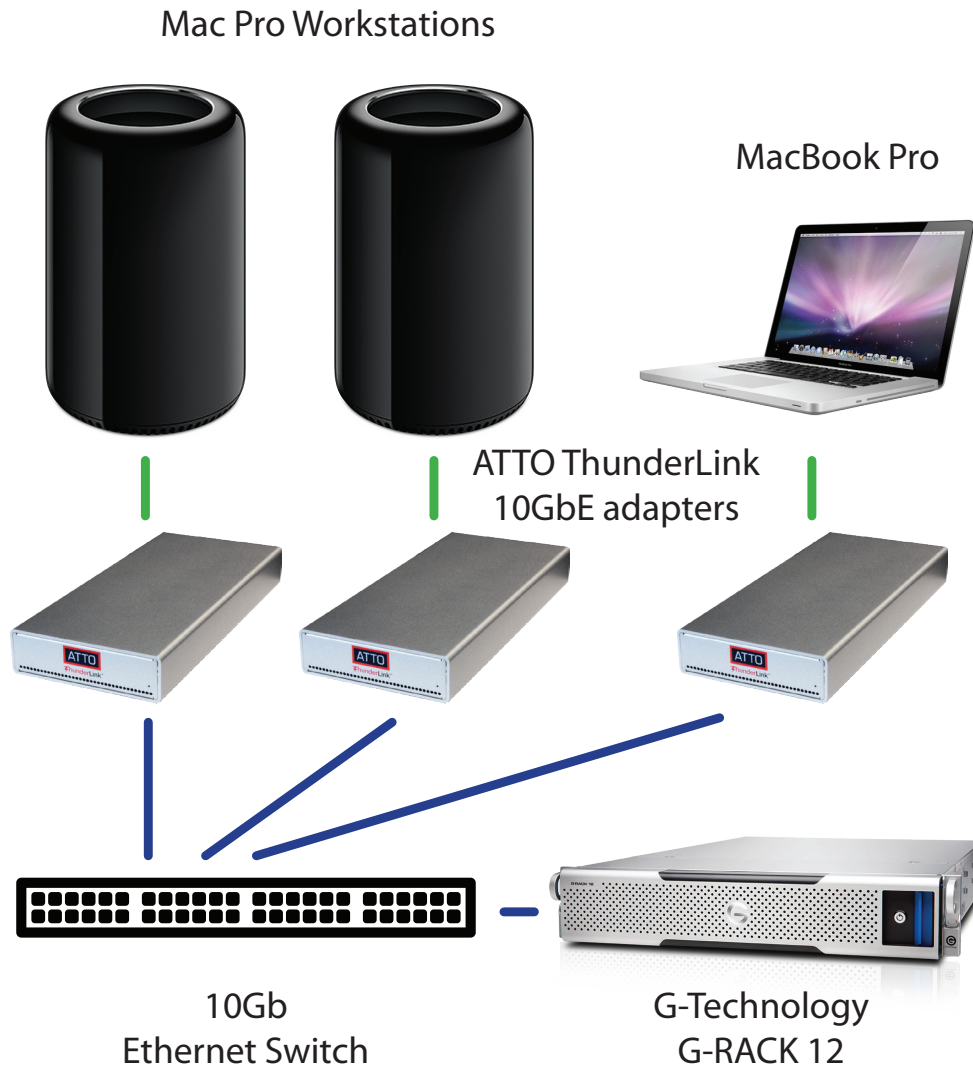

G-RACK™ 12 network-attached storage (NAS) delivers the ultimate in high-performance, centralized storage for small-to-medium size post-production houses, TV/broadcast studios, ad agencies and in-house creative departments that use Adobe® Premiere® Pro, Apple® Final Cut Pro® X or Avid Media Composer® and other creative applications. ATTO ThunderLink® adapters complete the end-to-end solution by giving users the ability to connect Mac Pros and Thunderbolt™ enabled mobile workstations.

- Reliability, scalability and studio-friendly technology
- Streamline demanding media and entertainment workflows of 4K and above
- Flexible 12-Bay server offering up to 120TB
- The latest btrfs file system for better data management
- Up to 500TB of usable storage with the addition of G-RACK 12 EXP Expansion Chassis units