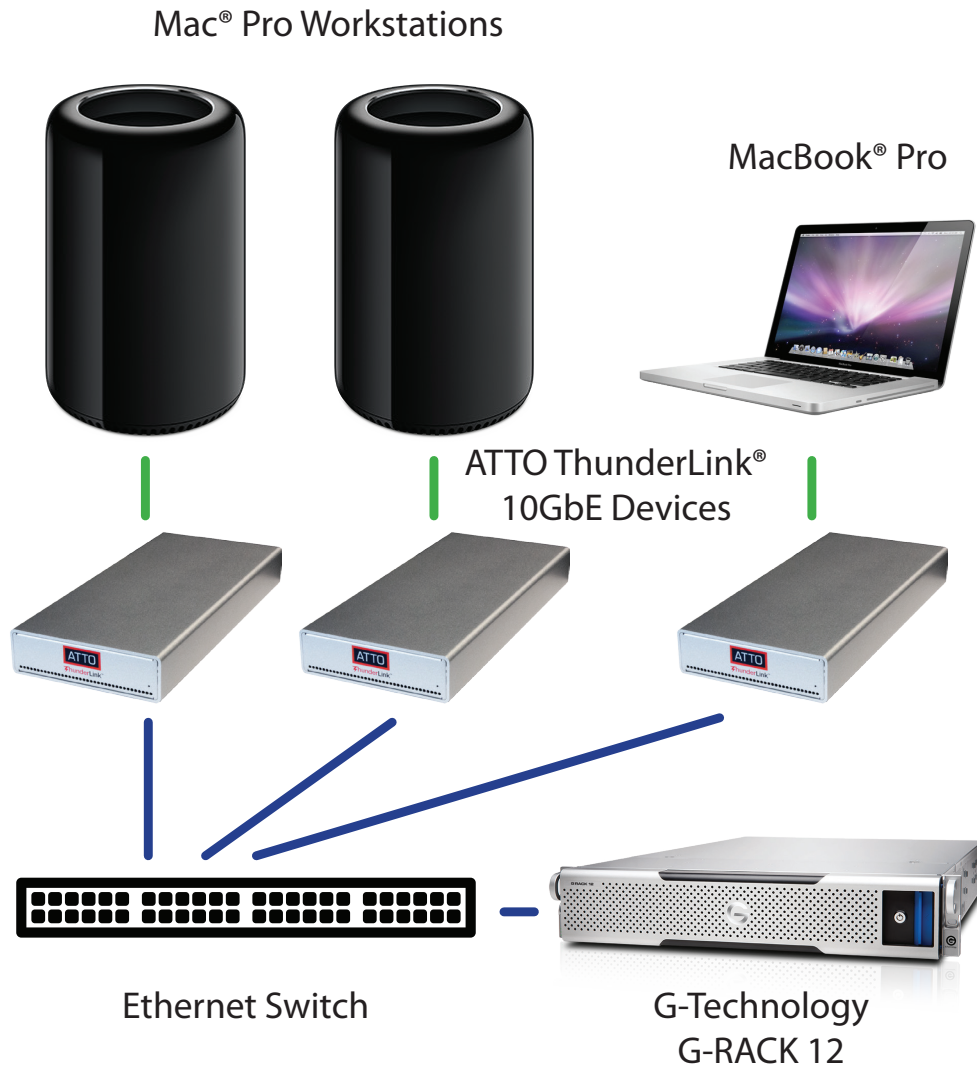

G-RACK™ 12 network-attached storage (NAS) delivers the ultimate in high-performance, centralized storage for small-to-medium size post-production houses, TV/broadcast studios, ad agencies and in-house creative departments that use Adobe® Premiere® Pro, Apple® Final Cut Pro® X or Avid Media Composer® and other creative applications. ATTO's ThunderLink® devices complete the end-to-end solution by giving users the ability to connect Mac Pros and Thunderbolt™ enabled mobile workstations.

- Reliability, scalability and studio-friendly technology
- Streamline demanding media and entertainment workflows of 4K and above
- Flexible 12-Bay server offering up to 120TB
- The latest btrfs file system for better data management
- Up to 500TB of usable storage with the addition of G-RACK 12 EXP Expansion Chassis units