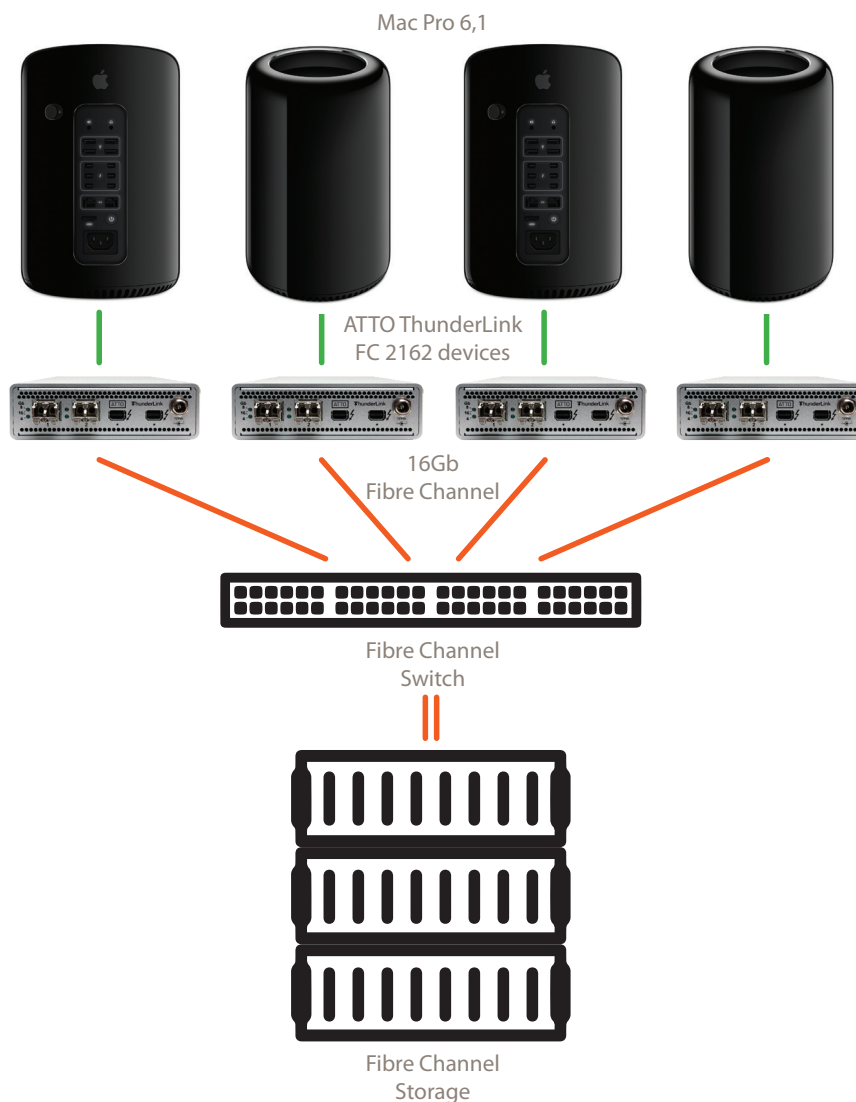

Thunderbolt™ Enabled VMware ESXi™ for Mac Pro®

ATTO THUNDERLINK® ADAPTERS

TLFC 2162 Thunderbolt™ 2 to
Dual Port 16Gb Fibre Channel

TLFC 2082 Thunderbolt™ 2 to
Dual Port 8Gb Fibre Channel

ATTO IS VMWARE READY™ FOR THUNDERBOLT ENABLED ESXi

Now virtualize your Mac Pro hosts with ESXi and use ATTO ThunderLink® Thunderbolt™ adapters to efficiently connect to Fibre Channel storage by using an ATTO VMware Ready™ HCL approved ESXi driver. ATTO ThunderLink Thunderbolt enabled Fibre Channel adapters are designed as purpose built devices. With a smaller footprint, and less power required, you achieve the same throughput with a singular device compared to other Thunderbolt enabled solutions.