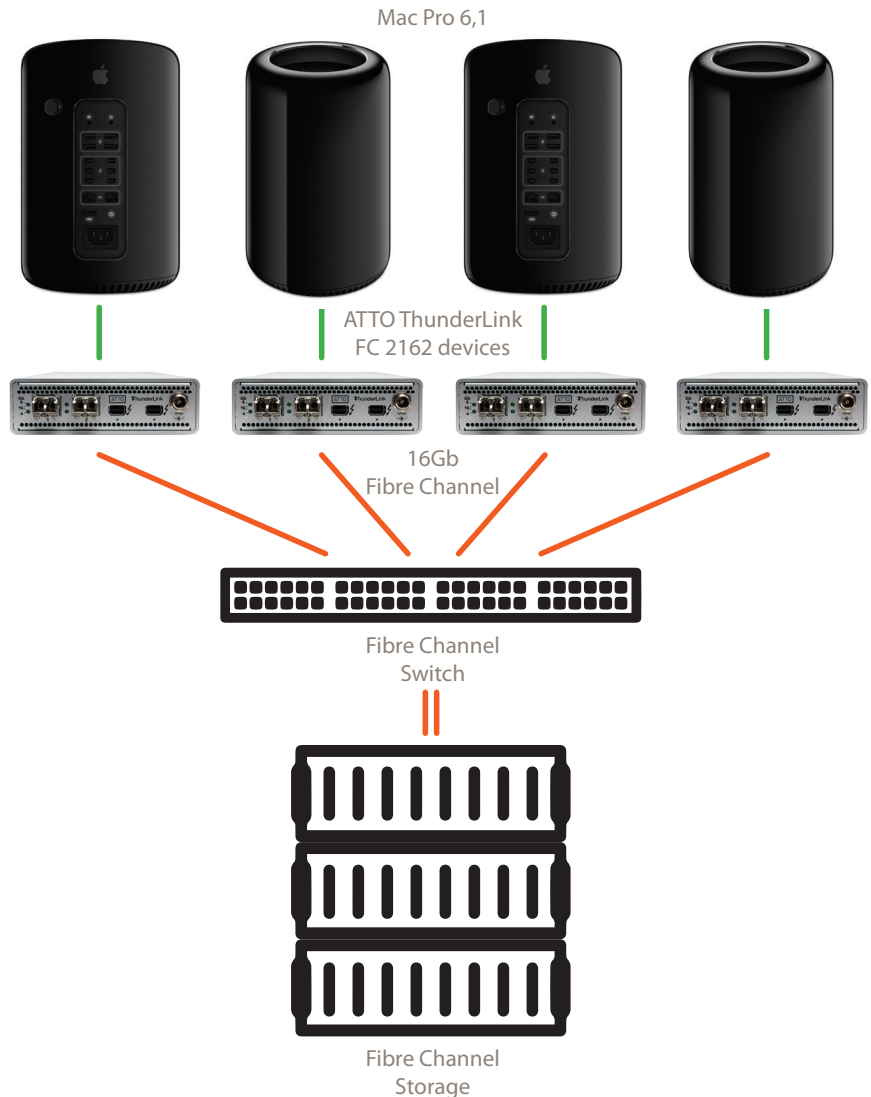

## ATTO THUNDERLINK® ADAPTERS

TLFC 2162 Thunderbolt™ 2 to  
Dual Port 16Gb Fibre Channel

TLFC 2082 Thunderbolt™ 2 to  
Dual Port 8Gb Fibre Channel

## ATTO IS VMWARE READY™ FOR THUNDERBOLT ENABLED ESXi

Now virtualize your Mac Pro hosts with ESXi and use ATTO ThunderLink® Thunderbolt™ adapters to efficiently connect to Fibre Channel storage by using an ATTO VMware Ready™ HCL approved ESXi driver. ATTO ThunderLink Thunderbolt enabled Fibre Channel adapters are designed as purpose built devices. With a smaller footprint, and less power required, you achieve the same throughput with a singular device compared to other Thunderbolt enabled solutions.