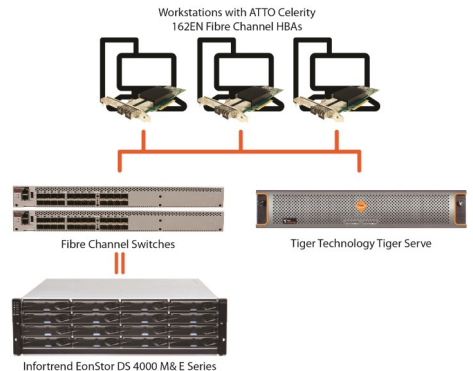

A key component of the 4K Studio Bundle is the ATTO Technology Celerity 16Gb Fibre Channel host bus adapters (HBAs). With speeds up to 1,600MB/s per channel, Celerity 16Gb host bus adapters support the most demanding application requirements, including high-definition video, rich content databases and other high-bandwidth environments.

For Patrick Coy, director of technology at Splash Entertainment, a main draw of the Motion Media 4K Bundle was ATTO exclusive MultiPath Director™, a feature incorporated in Celerity HBAs that enables Windows®, Linux® and macOS® workstations to connect directly to enterprise-class storage. By using redundant data paths to enable failover protection and optimize data transfers, MultiPath Director provides a completely redundant, high-availability, high-performance storage solution for workstation applications. Said Coy, "Without ATTO Multipath Director, we would not be able to achieve our goal of delivering the

best solution for post-production. Many tests and configurations were tried, but only when using MultiPath Director could we achieve acceptable speeds."

The storage component of Motion Media's 4K Studio Bundle is provided by Infortrend's DS4000 M&E Series. With up to 11,000MB/s read and 4,200MB/s write speeds, this mid-range option from Infortrend is designed to handle high-demand applications such as media editing, databases and VDI. The DS4000 M&E Series can scale up to 436 drives per system and supports SSD cache and automated storage tiering. For Splash Entertainment, another important ingredient in the 4K Studio Bundle was Tiger Technology, Tiger Serve. An alternative to Avid Unity, Tiger Technology Shared Storage Workflow Controller provides full Avid file system bin locking capability so entire production teams can collaborate more effectively.