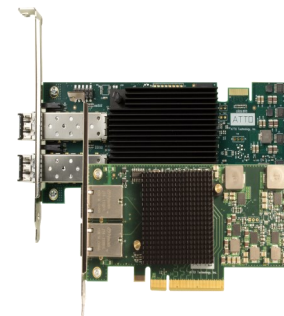

EXPRESSSAS ADAPTERS

ExpressSAS SAS/SATA adapters deliver the fastest available connection to SAS or SATA tape or disk storage. With a full range of port configurations, ATTO SAS/SATA adapters are designed to meet your performance and connectivity needs.

12Gb ExpressSAS/SATA Host Adapters	Supported Model(s)
2 Port (8 Phy) External HBA	1280
4 Port (16 Phy) External HBA	12F0

CELERITY HOST BUS ADAPTERS

Celerity Fibre Channel HBAs extend the capabilities of software and hardware, increase overall system performance and drive intelligence all the way to the edge of the storage area network (SAN). Celerity exclusive MultiPath Director™ paired with enterprise-class storage provides redundant data paths, failover and load balancing.

8Gb Celerity PCIe Fibre Channel Host Adapters	Supported Model(s)
1 Port External HBA	81EN
2 Port External HBA	82EN
4 Port External HBA	84EN
MultiPath Director	81EN, 82EN, 84EN
16Gb Celerity PCIe Fibre Channel Host Adapters	Supported Model(s)
1 Port External HBA	161E / 161P
2 Port External HBA	162E / 162P
MultiPath Director	161E, 162E, 161P, 162P
32Gb Celerity PCIe Fibre Channel Host Adapters	Supported Model(s)
1 Port External HBA	321E
2 Port External HBA	322E

FASTFRAME NETWORK INTERFACE CARDS

FastFrame Ethernet NICs provide maximum throughput for high bandwidth network connectivity for demanding IT and media & entertainment applications.

10Gb FastFrame PCIe Ethernet Network Interface Cards	Supported Model(s)
1 Port External NIC	NS11
2 Port External NIC	NS12
4 Port External NIC	NS14
10Gb FastFrame PCIe 10GBASE-T Network Interface Cards	Supported Model(s)
1 Port External NIC	NT11
2 Port External NIC	NT12
40Gb FastFrame PCIe Ethernet Network Interface Cards	Supported Model(s)
1 Port External NIC	NQ41
2 Port External NIC	NQ42

INTEROPERABILITY

ATTO products feature a rich interoperability history and leverage testing methodologies with industry leading products including ISV backup software, NLE editing software, hard drives, tape drives, tape libraries and switches. Testing specific to backup applications is completed to make sure that ATTO-based solutions are the highest performing with the highest level of interoperability in the industry.

HOW TO BUY

ATTO products are available worldwide. For a complete list of ATTO qualified distributors and resellers, visit the How to Buy section of our website www.atto.com. For additional information, please call our sales department at 716.691.1999.