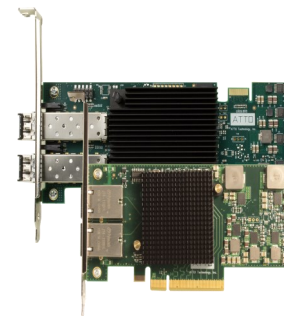

EXPRESSSAS ADAPTERS

ExpressSAS SAS/SATA adapters deliver the fastest available connection to SAS or SATA tape or disk storage. With a full range of port configurations, ATTO SAS/SATA adapters are designed to meet your performance and connectivity needs.

12Gb ExpressSAS/SATA Host Adapters	Supported Model(s)
2 Port (8 Phy) External HBA	1280
4 Port (16 Phy) External HBA	12F0

CELERITY HOST BUS ADAPTERS

Celerity Fibre Channel HBAs extend the capabilities of software and hardware, increase overall system performance and drive intelligence all the way to the edge of the storage area network (SAN). Celerity's exclusive MultiPath Director™ paired with enterprise-class storage provides redundant data paths, failover and load balancing.

8Gb Celerity PCIe Fibre Channel Host Adapters	Supported Model(s)
1 Port External HBA	81EN
2 Port External HBA	82EN
2 Port External HBA	84EN
MultiPath Director	81EN, 82EN, 84EN
16Gb Celerity PCIe Fibre Channel Host Adapters	Supported Model(s)
1 Port External HBA	161E / 161P
2 Port External HBA	162E / 162P
MultiPath Director	161E, 162E, 161P, 162P
32Gb Celerity PCIe Fibre Channel Host Adapters	Supported Model(s)
1 Port External HBA	321E
2 Port External HBA	322E

FASTFRAME NETWORK INTERFACE CARDS

FastFrame Ethernet NICs provide maximum throughput for high bandwidth network connectivity for demanding IT and media & entertainment applications.

10Gb FastFrame PCIe Ethernet Network Interface Cards	Supported Model(s)
1 Port External NIC	NS11
2 Port External NIC	NS12
4 Port External NIC	NS14
10Gb FastFrame PCIe 10GBASE-T Network Interface Cards	Supported Model(s)
1 Port External NIC	NT11
2 Port External NIC	NT12
40Gb FastFrame PCIe Ethernet Network Interface Cards	Supported Model(s)
1 Port External NIC	NQ41
2 Port External NIC	NQ42

INTEROPERABILITY

ATTO products feature a rich interoperability history and leverage testing methodologies with industry leading products including ISV backup software, NLE editing software, hard drives, tape drives, tape libraries and switches. Testing specific to backup applications is completed to make sure that ATTO-based solutions are the highest performing with the highest level of interoperability in the industry.

HOW TO BUY

ATTO products are available worldwide. For a complete list of ATTO qualified distributors and resellers, visit the How to Buy section of our website www.atto.com. For additional information, please call our sales department at 716.691.1999.