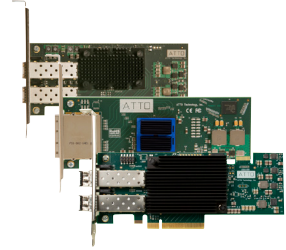

PCIe Expansion Chassis

Thunderbolt extends the PCIe bus outside of the computer, but in order to take advantage of this technology with PCIe adapters an expansion chassis must be used. Magma®, Sonnet® and M-Logic® offer such expansion chassis which can be plugged into the Thunderbolt port on your system and then provide a number of PCIe slots to plug in cards such as ATTO Celerity or ExpressSAS adapters or FastFrame network interface cards.

ExpressSAS Adapters

ExpressSAS SAS/SATA RAID adapters deliver the fastest available connection to SAS or SATA tape or disk storage. With a full range of port configurations, ATTO SAS/SATA RAID Adapters are designed to meet your performance and connectivity needs.

6Gb ExpressSAS PCIe SAS/SATA Adapters	Supported Model(s)
2 Port (8 Phy) Internal RAID	R608

Celerity Host Bus Adapters

Celerity Fibre Channel host bus adapters extend the capabilities of software and hardware, increase overall system performance and drive intelligence all the way to the edge of the SAN. Celerity's exclusive MultiPath Director™ paired with enterprise-class storage provides redundant data paths, failover and load balancing.

FastFrame Network Interface Cards

FastFrame 10Gb Ethernet network interface cards (NICs) provide maximum throughput for high bandwidth network connectivity for demanding IT and Media & Entertainment applications.