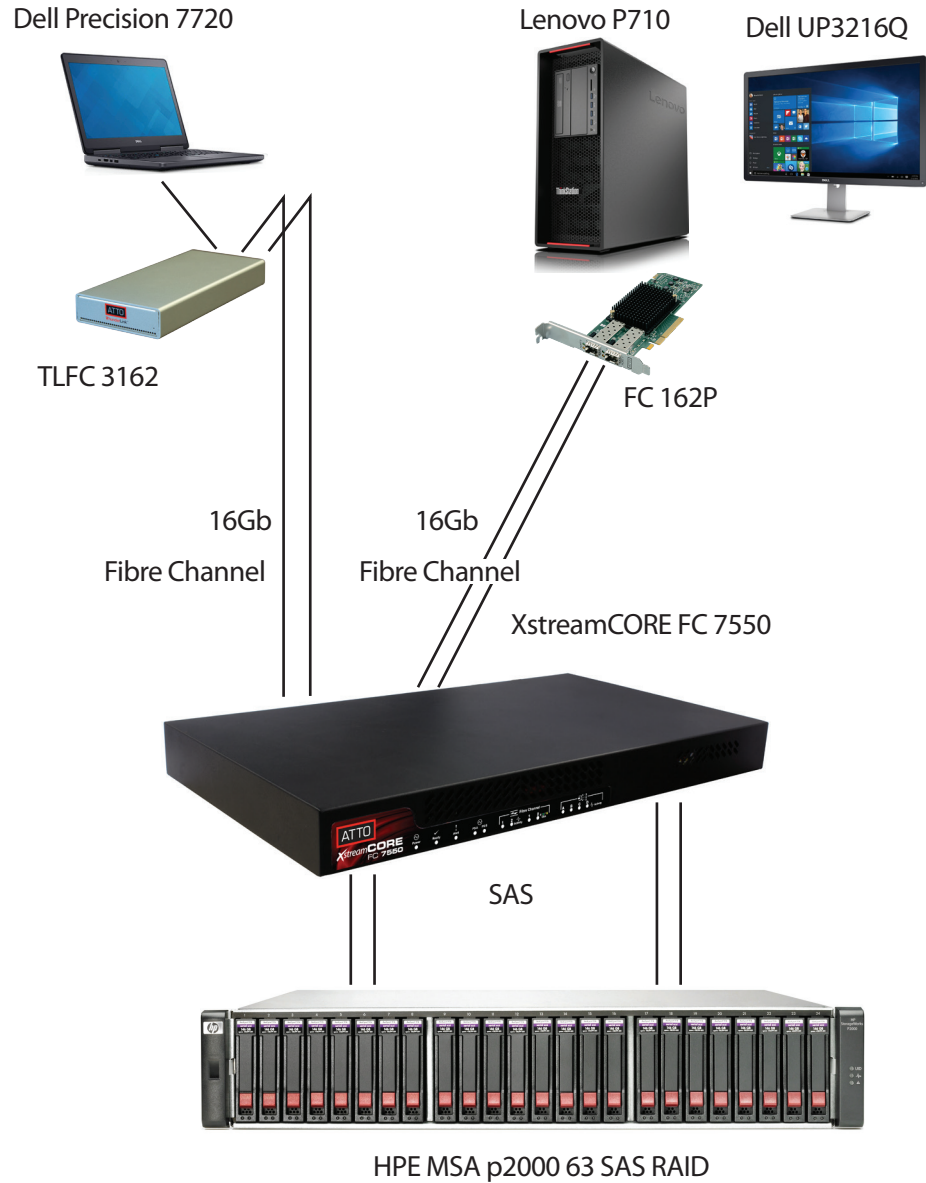

The Power Behind the Storage

ATTO's XstreamCORE™ FC 7550 Storage Controller

Create a shared workflow using existing direct attached SAS RAID storage

Solution Benefits

- The ATTO XstreamCORE™ FC 7550 Storage Controller enables multiple hosts with Fibre Channel connectivity to share the same pool of block-based storage over long distances
- Convert direct-attached SAS RAID, JBOD or JBOF to shared storage for collaborative workflows
- Aggregate performance across multiple storage arrays to meet the editing demands of 4K and 8K (compressed) projects

Whatever your workflow, ATTO powers storage connectivity for 4K, 8K and beyond | www.atto.com/tradeshaw/NAB | +1.716.691.1999

ATTO XstreamCORE™ Fibre Channel Storage Controllers

Product Features	7500	7550	7600	8200
Part Number	XCFC-7500-002	XCFC-7550-004	XCFC-7600-002	XCET-8200-002
Max Sustained Transfer Rate	3200 MB/s	6000 MB/s	6000 MB/s	6000 MB/s
4K IOPS	750,000	1,500,000	1,500,000	1,500,000
Input Connectors	(2) 16Gb Fibre Channel SFP+	(4) 16Gb Fibre Channel SFP+	(2) 32Gb Fibre Channel SFP+	(2) 40Gb Ethernet QSFP+
Output Connectors	(4) 12Gb HD Mini SAS (x4) SFF 8644	(4) 12Gb HD Mini SAS (x4) SFF 8644	(4) 12Gb HD Mini SAS (x4) SFF 8644	(4) 12Gb HD Mini SAS (x4) SFF 8644
Management Ports	RS-232/RJ45	RS-232/RJ45	RS-232/RJ45	RS-232/RJ45
Ethernet Management Protocols	IPv4, IPv6	IPv4, IPv6	IPv4, IPv6	IPv4, IPv6
xCORE Data Acceleration	Yes	Yes	Yes	Yes
eCORE Control Engine	Yes	Yes	Yes	Yes
Data Mover	Yes	Yes	Yes	Yes
Devices supported	Up to 240 (960 OEM)	Up to 240 (960 OEM)	Up to 240 (960 OEM)	Up to 240 (960 OEM)
Active initiator Support	64	64	64	Up to 1024
Event Log Protection	NVRAM	NVRAM	NVRAM	NVRAM
Expander/Port Multiplier support	Yes	Yes	Yes	Yes
Form Factor	1U Rackmount	1U Rackmount	1U Rackmount	1U Rackmount
Power Supplies	2 Hot Swap	2 Hot Swap	2 Hot Swap	2 Hot Swap
Disk Support	Yes	Yes	Yes	Yes
SSD Support	Yes	Yes	Yes	Yes
Warranty	2 year	2 year	2 year	2 year