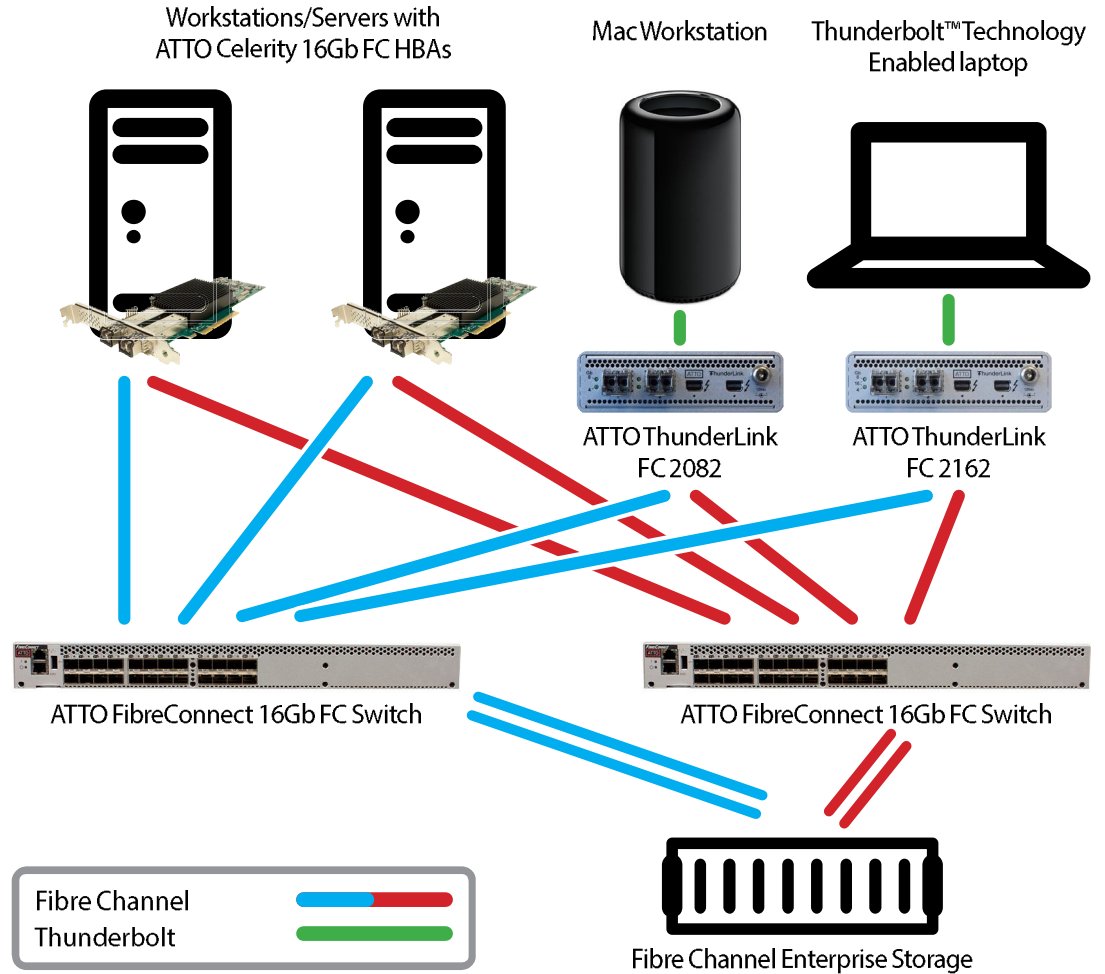

MultiPath Director™ & ATTO Celerity™ Fibre Channel HBAs

High Performance, Reliable Storage Connectivity

Benefits

- Provides uninterrupted access with failover and load balancing protection
- Maximizes uptime with consistent and reliable access to content
- Ensures cross-compatibility with support for multiple operating systems
- Consistency across mobile devices, servers and workstations
- Tested and certified specifically with HDS
- HDS MPD drivers are on the ATTO website

Hitachi Data Systems	ATTO Product	OS Tested
Unified Storage Array (HUSVM)	16Gb/s & 8Gb/s Celerity Fibre Channel HBAs with MultiPath Director	Mac OS X 10.6, Windows Server 2012, 8, Linux, RHEL
HUS 100 Family/VSP	8Gb/s Celerity Fibre Channel HBAs with MultiPath Director FibreConnect 8300 Series FibreConnect 1600 Series	Mac OS X 10.6, Windows Server 2012, 8, Linux, RHEL
AMS 2300/USP/USP-V	FibreConnect 8300 Series FibreConnect 1600 Series	Mac OS X 10.6, Windows Server 2012, 8, Linux, RHEL

www.attotech.com