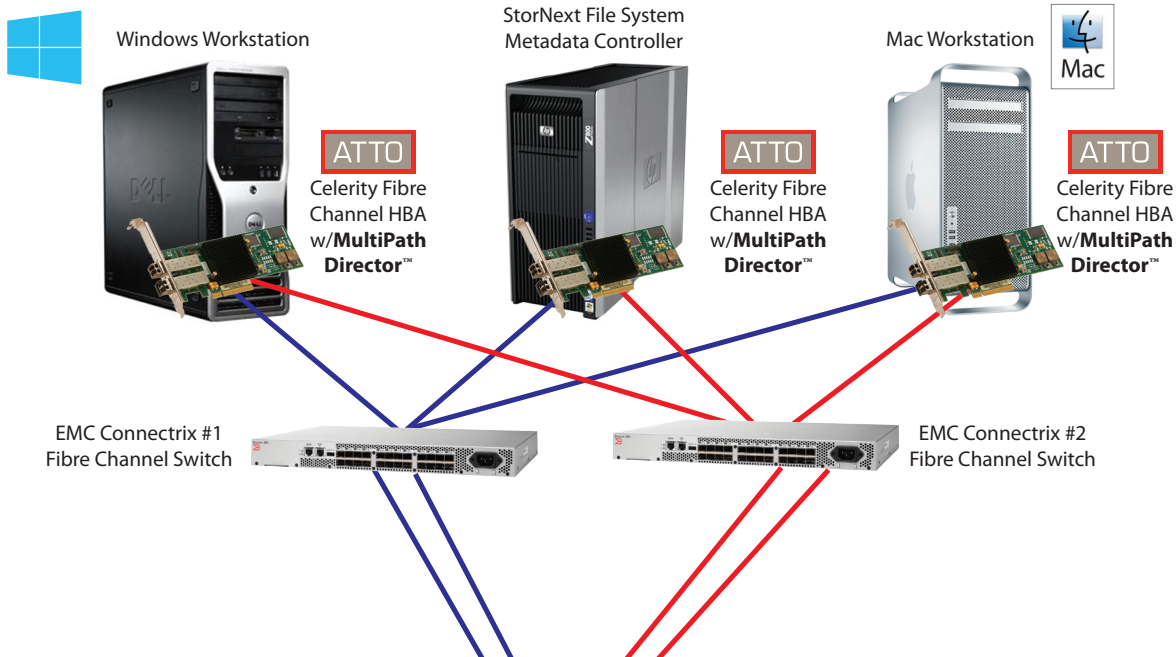

# ATTO/EMC Solutions

ATTO Technology, Inc. has been providing high-performance storage and network connectivity products for 25 years. ATTO is the ONLY vendor that allows customers to connect their Mac OS® X and Windows® 8/7/XP/Vista workstations directly to EMC storage. ATTO products are designed for low latency, high-bandwidth transactions important in Media & Entertainment and high-performance applications/workflows.

## Solution Benefits with ATTO MultiPath Director™

- ✓ High-availability Fibre Channel connectivity to EMC storage for Mac OS X, Windows 8/7/XP/Vista
- ✓ Improved manageability and scalability
- ✓ Direct workstation access to EMC Storage without the need for servers; reduces latency
- ✓ Support heavier workloads by aggregating bandwidth over multiple Fibre Channel links
- ✓ Boost productivity and reduce administration cost by sharing the storage in a Fibre Channel SAN

[www.attotech.com/solutions/EMC](http://www.attotech.com/solutions/EMC)

Telecommunications - Media & Entertainment - Oil & Gas - Education  
Government - Manufacturing & High Tech - Healthcare & Life Sciences  
Digital Audio/Video - Medical Imaging - Graphical Simulation  
Digital Prototyping - CAD/CAE

EMC SKUs	
Celerity FC-161E, Single Channel, 16Gb/s, Fibre Channel HBA	F-CTFC-161E-M02
Celerity FC-162E, Dual Channel, 16Gb/s, Fibre Channel HBA	F-CTFC-162E-M02
Celerity FC-81EN, Single Channel, 8Gb/s, Fibre Channel HBA	F-CTFC-81EN-M02
Celerity FC-82EN, Dual Channel, 8Gb/s, Fibre Channel HBA	F-CTFC-82EN-M02
Celerity FC-84EN, Quad Channel, 8Gb/s, Fibre Channel HBA	F-CTFC-84EN-M02
Xtend SAN iSCSI Initiator	1 license
	5 licenses
	F-INIT-MAC0-EM1
	F-INIT-MAC0-EM5