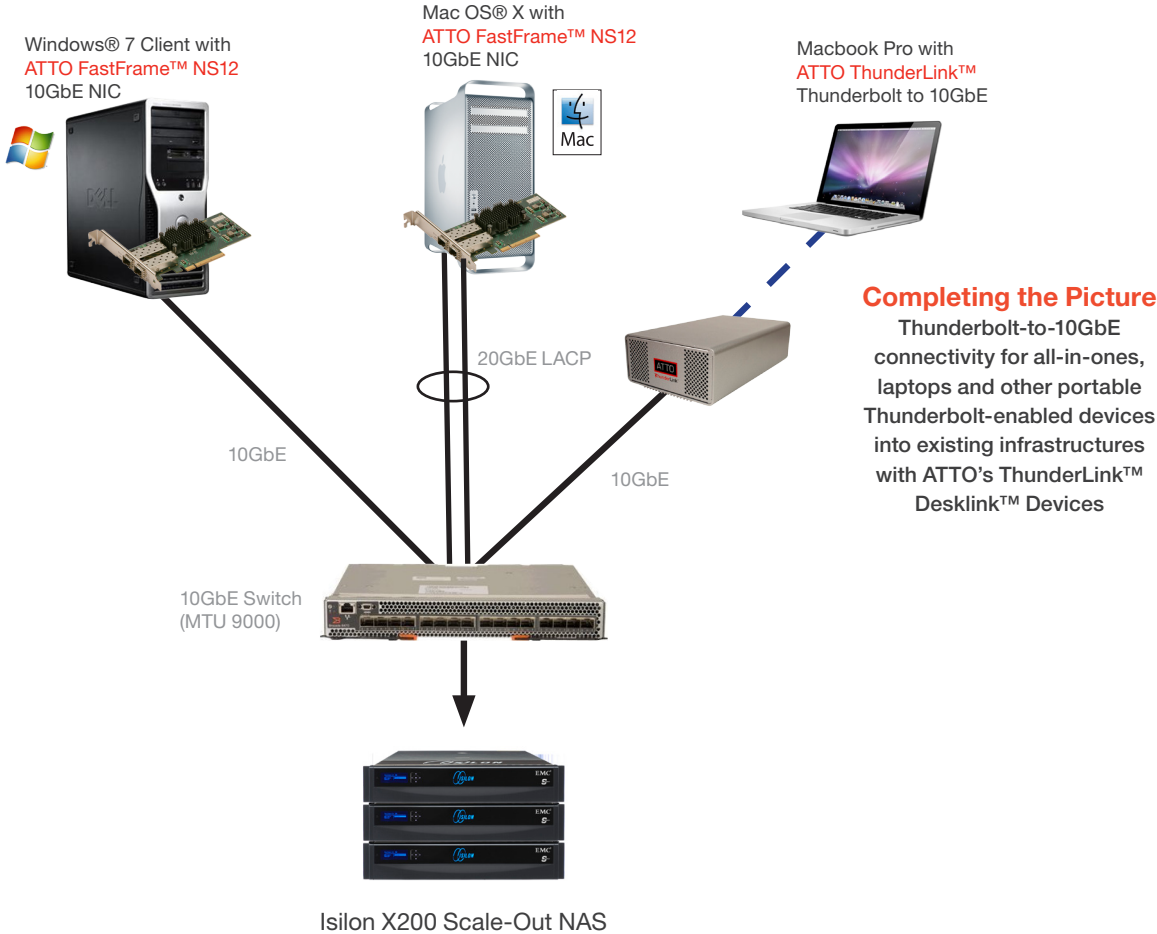

# ATTO & Isilon Provide 10GbE Connectivity Solutions

ATTO's FastFrame™ Ethernet network interface cards provide smooth, low-latency 10Gb connectivity into the EMC® Isilon® Scale Out Network Attached Storage platform, enabling the ability to manage throughput previously restricted to a more complex Fibre Channel Storage Area Network.

## The ATTO-EMC Isilon Solution

- A single EMC Isilon OneFS volume consolidates the storage requirements for large workflows
- EMC Isilon scale-out NAS is easily deployed into existing media & entertainment workflows utilizing standard file-sharing protocols
- ATTO FastFrame™ Ethernet NICs provide high-performance 10Gb connectivity for Mac OS X and Windows 7 clients into the NAS environment, enabling the use of workstation-based applications

## ATTO-EMC Isilon Solution Compatibility

A network featuring ATTO 10GbE solutions allows EMC Isilon users the ability to connect servers, workstations, all-in-one systems, laptops and integrated computers into the Scale-Out NAS platform, providing the ease of use of a shared network volume as well as high performance and flexibility for scenarios such as remote editing and file access.