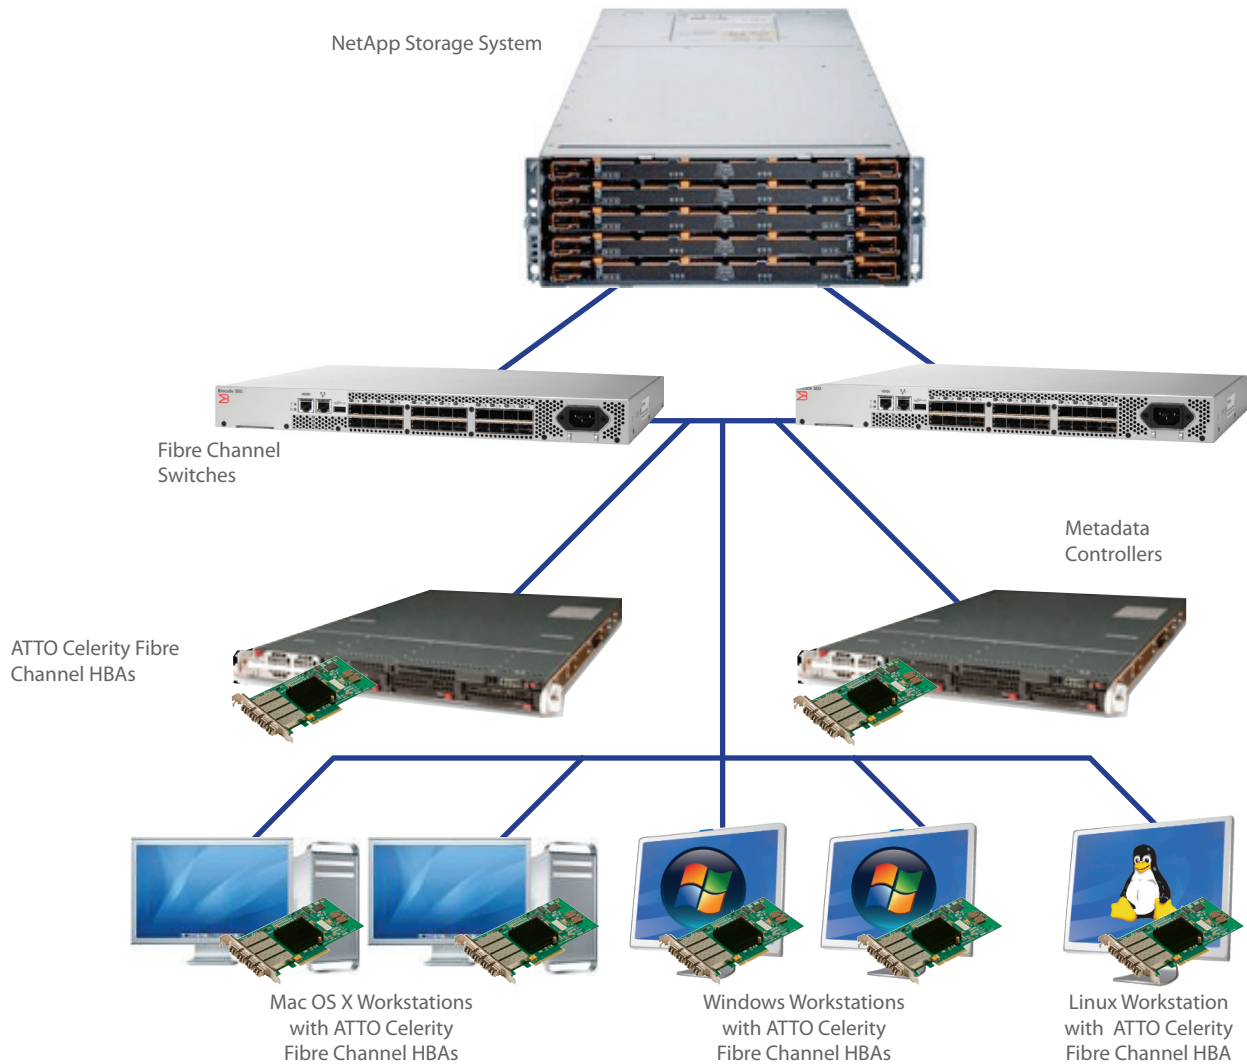

ATTO/NetApp Solutions

ATTO is the only manufacturer to allow connectivity to both servers and workstations. ATTO's 16Gb/s and 8Gb/s Celerity Fibre Channel host bus adapters and MultiPath Director™ technology, and ATTO's 10Gb FastFrame Ethernet adapters, improve the performance and reliability of NetApp enterprise storage systems running high-performance workstation applications on Mac OS® X, Windows® and Linux hosts and is also available on Windows and Linux servers.

NetApp E-Series Solution

The combination of ATTO's Fibre Channel HBAs or FastFrame Ethernet Adapters with NetApp's E-Series Storage System provides:

- Performance - Enhance your video and rich media applications with fast, reliable and flexible high-end storage, as well as high-performance bandwidth for media intensive video streaming environments.
- Heterogeneous Support - Mac, Windows and Linux clients running different applications can collaborate on shared storage
- Concurrent File Sharing - Manage all types of video and media content, including metadata
- Investment Protection - ATTO Celerity Fibre Channel host bus adapters are designed to provide life cycle longevity

NetApp FAS Solution

The combination of ATTO's Fibre Channel HBAs and NetApp's FAS Enterprise Storage Systems provides:

- High-Availability Storage - Directly attach multiple Mac hosts to enterprise class NetApp Storage in a SAN for real time access to data
- High-Performance Connectivity - load balancing and ATTO's ADS™ Technology ensure highest consistent performance
- Increased Productivity - aggregate multiple FC links for data-intensive multimedia applications
- Simplified Management - create and manage shared storage using ATTO's Configuration Tool