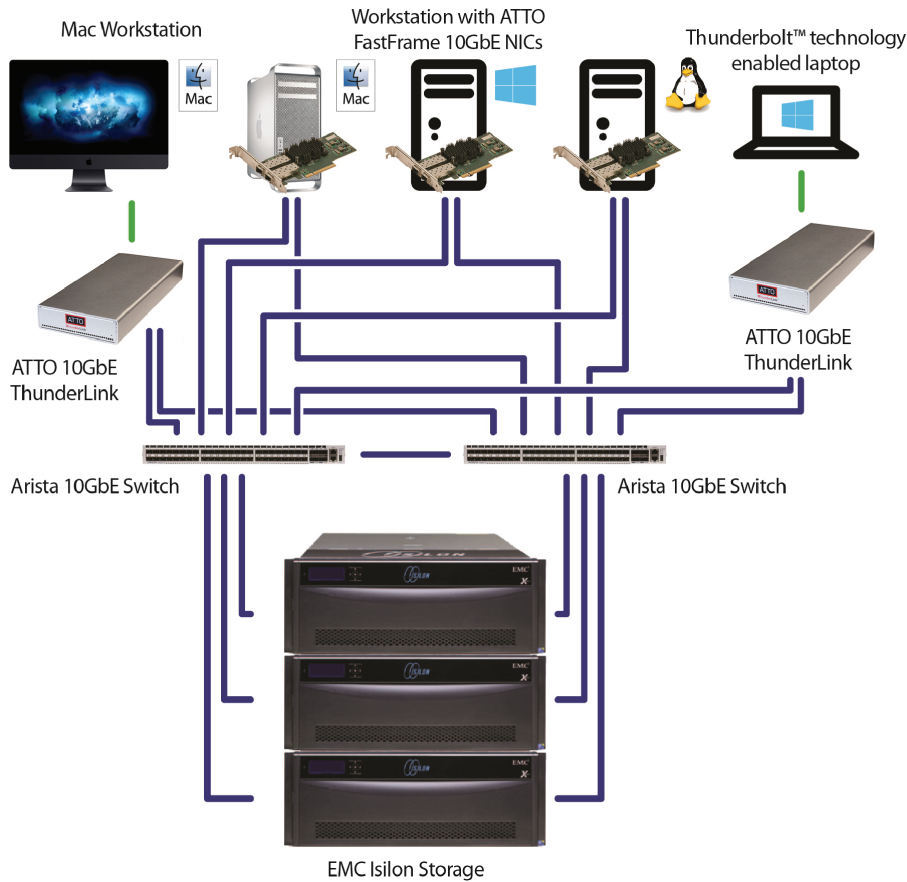

Solution Components

- ATTO FastFrame NS12, NS11, NT12, NT11 10GbE network interface cards (NICs)
- ATTO ThunderLink N3 3102, NT 2102, 10GbE adapter
- EMC Isilon OneFS Scale-out NAS X410 storage
- Arista DCS-7050SX Series 10/40GbE data center switch