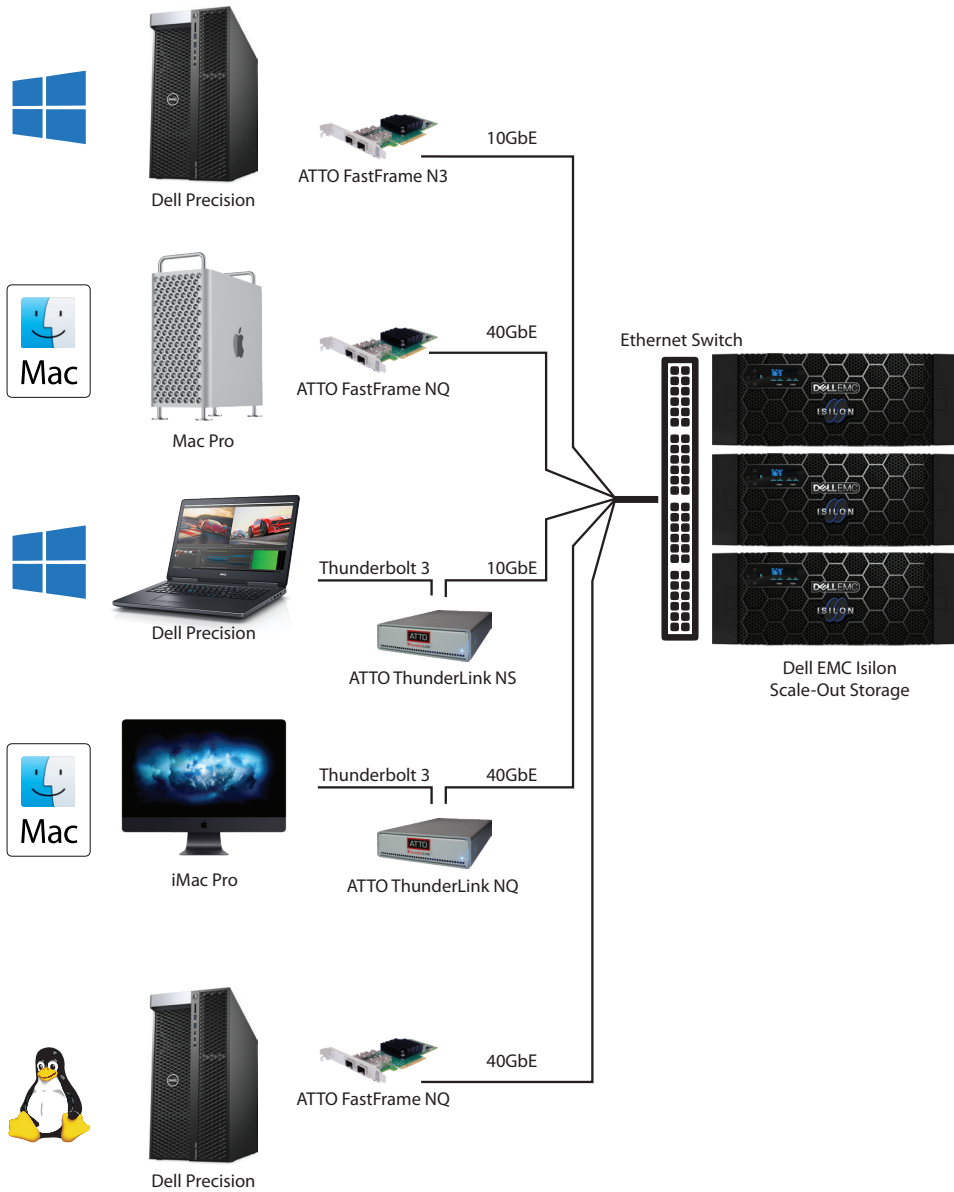

Connecting Workstations to Dell EMC Isilon Storage using ATTO FastFrame® and ThunderLink® Push your Network Storage to New Limits

Specialized, compute intensive applications used for media & entertainment, manufacturing & design, oil & gas, game development, imaging or healthcare require workstations outfitted with powerful graphics, processors and memory. When using Scale-Out Network Attached Storage (NAS) like EMC Isilon, the high bandwidth, low latency benefits of the ATTO FastFrame™ NICs and ThunderLink® adapters are a must have.

ATTO Products feature:

- ATTO Advanced Data Streaming (ADS™) Technology for controlled latency and acceleration of data.
- ATTO FastFrame NICs have been tested and tuned for interoperability and performance with Isilon Scale-Out NAS and in conjunction with the latest in workstation technology by industry leading vendors.
- ATTO ThunderLink Thunderbolt™ to Ethernet adapters have been tested and tuned for interoperability and performance with Isilon Scale-Out NAS with the latest Thunderbolt enabled mobile workstations and All-in-Ones.
- ATTO develops and optimizes drivers for workstation operating systems providing the maximum throughput for today's most demanding applications.
- Working with Dell EMC Isilon, ATTO has developed performance optimizations that take advantage of the latest features deployed in the OneFS filesystem.

ATTO Products with ADS Technology

Data transfer performance is smooth and reliable

Competitor's Product

Disrupted transfer with peaks and drops

Transfer rate dips below optimal performance levels

Dell EMC Isilon

- Isilon F800
- Isilon H600

ATTO FastFrame™

- FFRM NQ42- Dual Port 40GbE
- FFRM NS/NT12 – Dual Port 10Gb Ethernet NIC (SFP+/RJ45)
- FFRM NS11 – Single Port 10Gb Ethernet NIC (SFP+)

ATTO ThunderLink®

- TLNQ 3402 – Thunderbolt 3 to Dual Port 40Gb Ethernet
- TLN3 3102 – Thunderbolt 3 to Dual Port 10Gb Ethernet