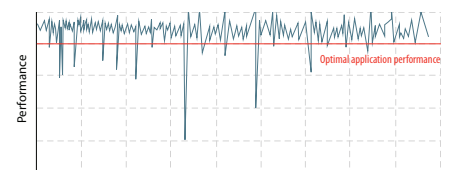

ATTO Products with ADS Technology

Data transfer performance is smooth and reliable

Competitor's Product

Disrupted transfer with peaks and drops

Transfer rate dips below optimal performance levels

Dell EMC Isilon