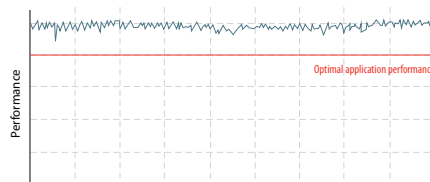

ATTO Technology, Inc. has been developing high performance, low latency storage and network connectivity solutions for the most demanding workflows for over 30 years. ATTO 40GbE and 10GbE FastFrame NICs and ThunderLink Thunderbolt™ to Ethernet adapters are designed to meet the ever growing performance needs of a scalable scale-out network storage environment.

ATTO Products feature:

- ATTO Advanced Data Streaming (ADS™) Technology for controlled latency and acceleration of data.
- ATTO FastFrame NICs have been tested and tuned for interoperability and performance with Isilon Scale-Out NAS and in conjunction with the latest in workstation technology by industry leading vendors.
- ATTO ThunderLink Thunderbolt™ to Ethernet adapters have been tested and tuned for interoperability and performance with Isilon Scale-Out NAS with the latest Thunderbolt enabled mobile workstations and All-in-Ones.
- ATTO develops and optimizes drivers for workstation operating systems providing the maximum throughput for today's most demanding applications.
- Working with Dell EMC Isilon, ATTO has developed performance optimizations that take advantage of the latest features deployed in the OneFS filesystem.

ATTO Products with ADS Technology

Data transfer performance is smooth and reliable